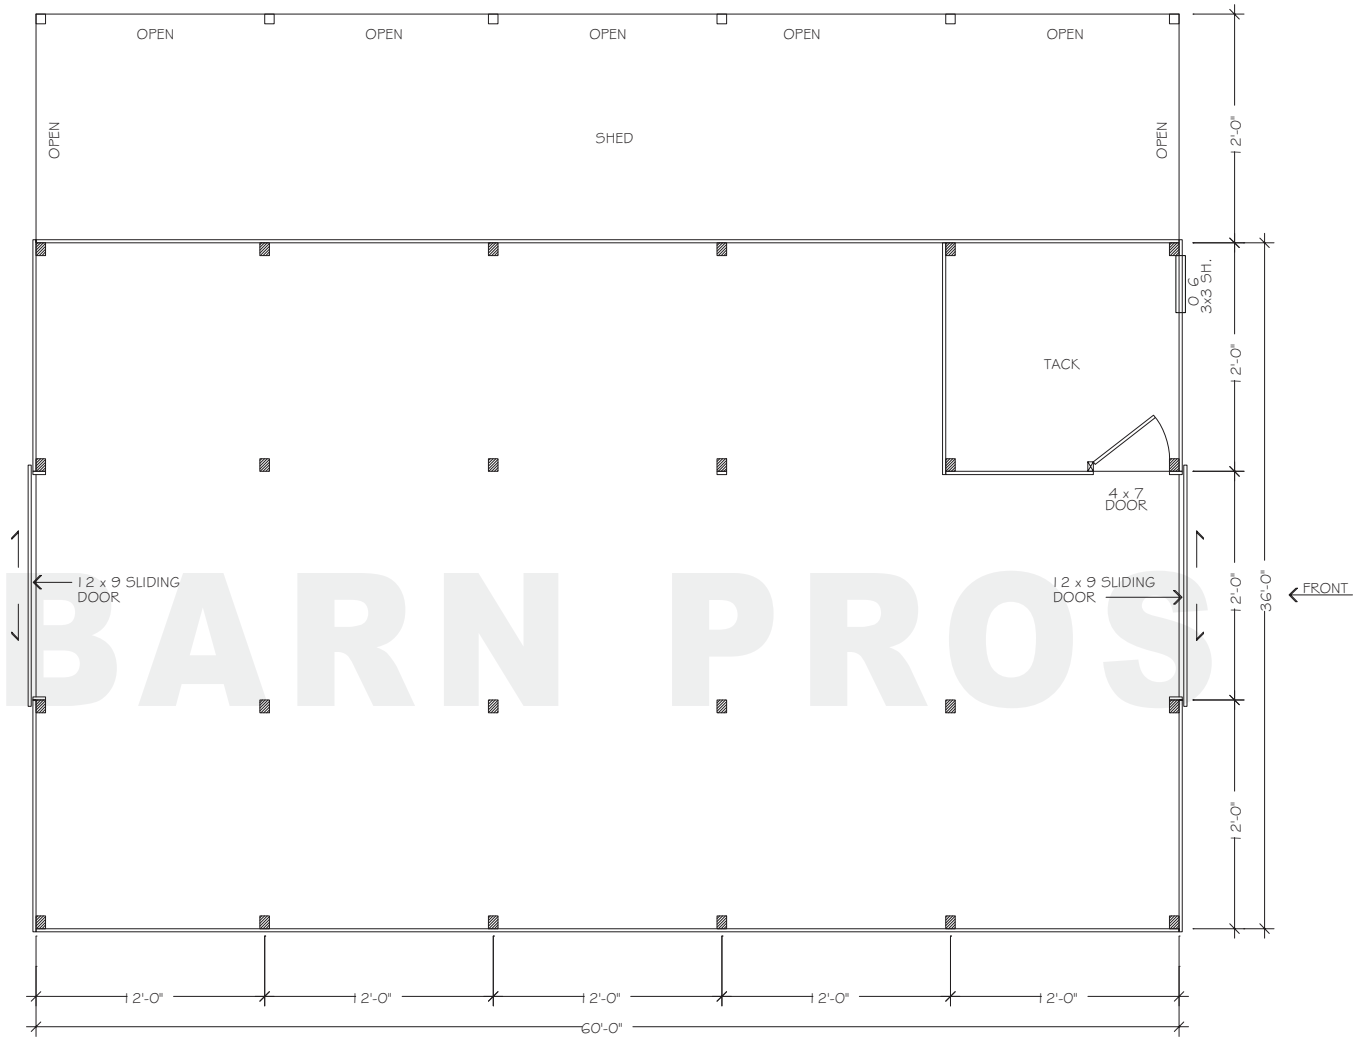

# Barn Pros High Sierra 60 Barn Standard Model

FLOORPLAN - LOWER

© 2015 BARN PROS INC