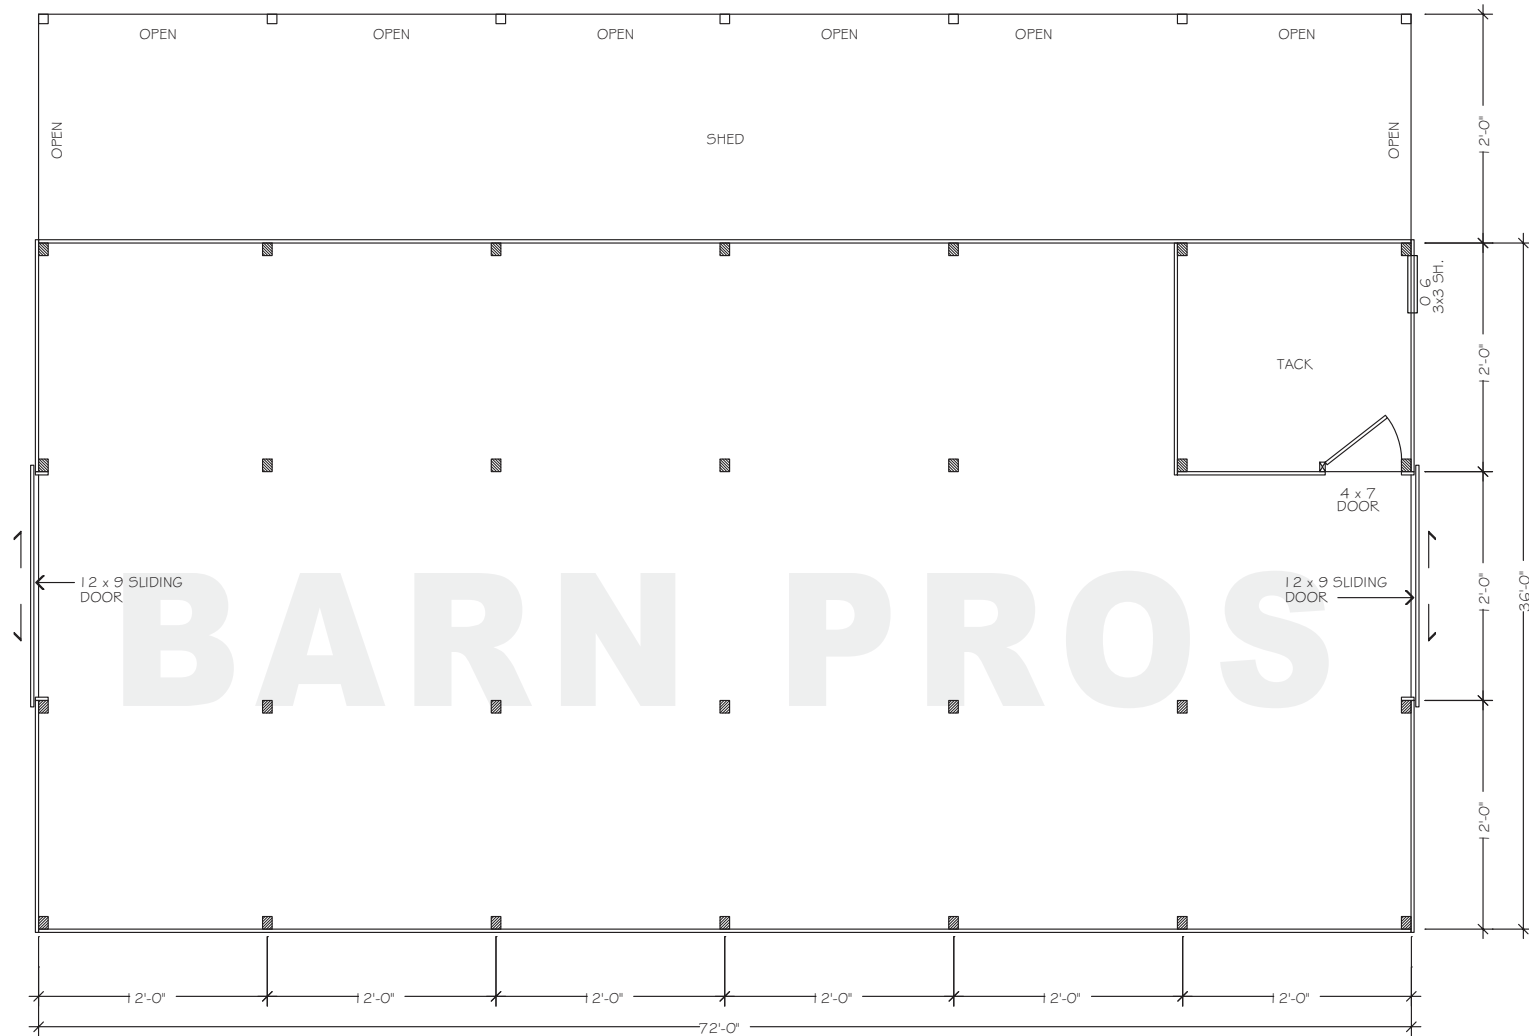

REAR ELEVATION

© 2015 BARN PROS INC

Barn Pros High Sierra 72 Barn

Standard Model

LEFT SIDE ELEVATION

© 2015 BARN PROS INC

Barn Pros High Sierra 72 Barn Standard Model

RIGHT SIDE ELEVATION

© 2015 BARN PROS INC

Barn Pros High Sierra 72 Barn Standard Model

FLOORPLAN - LOWER

© 2015 BARN PROS INC