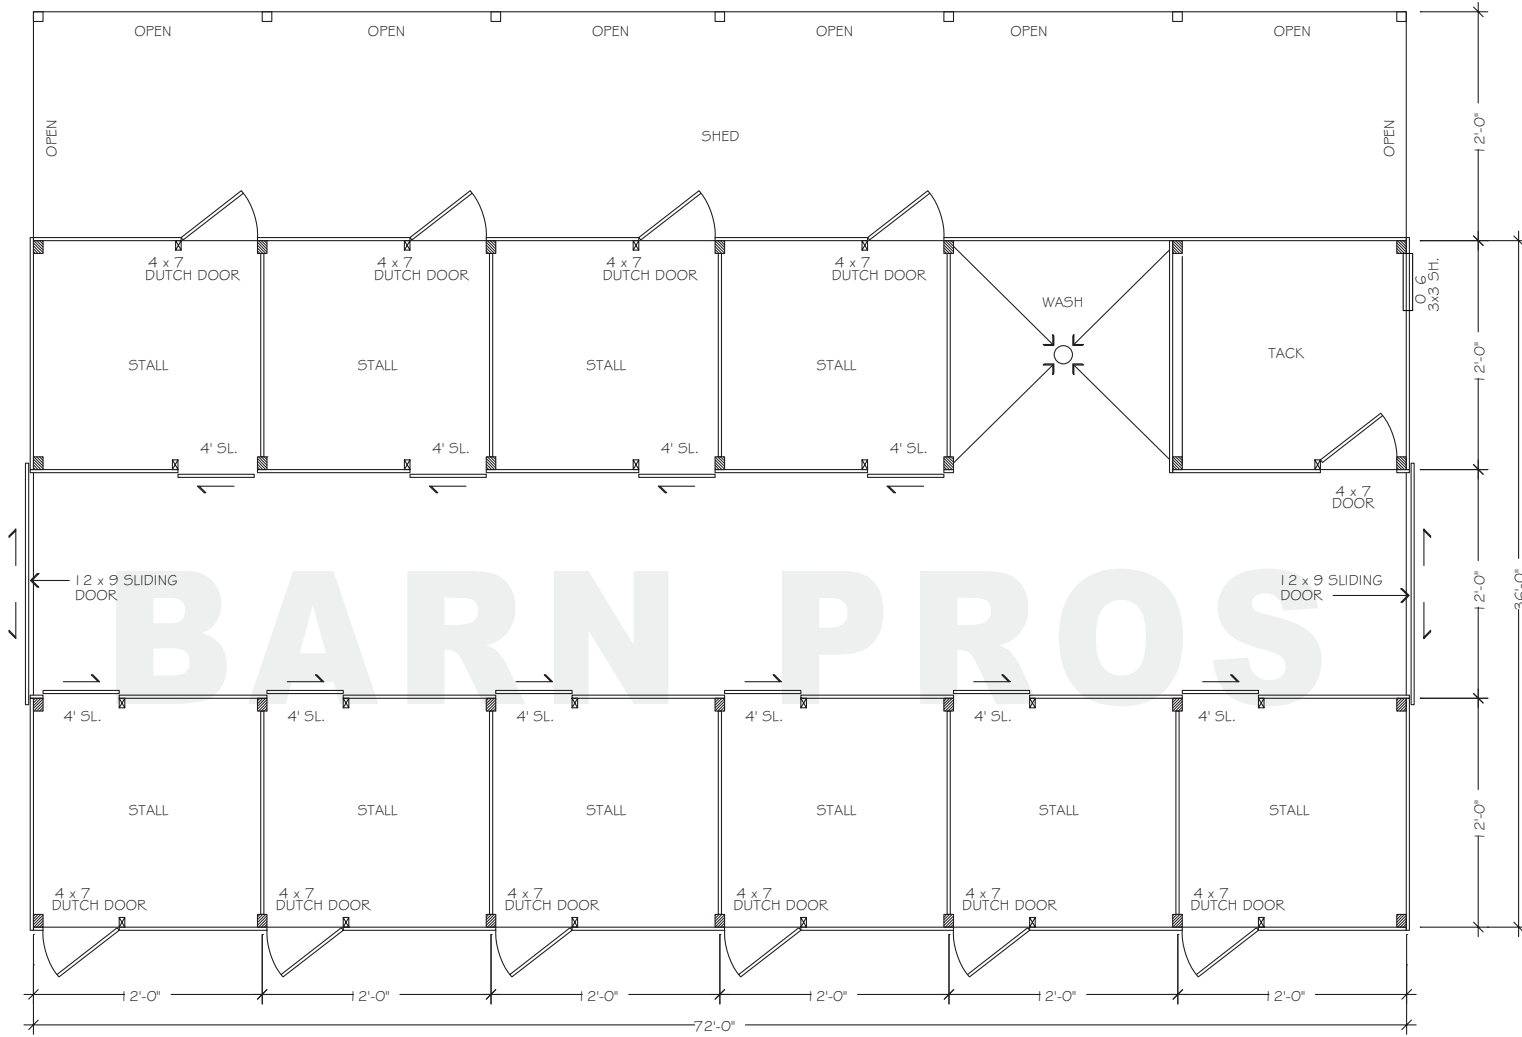

REAR ELEVATION

© 2015 BARN PROS INC

Barn Pros High Sierra 72 Barn
Standard Model with Equine Package

LEFT SIDE ELEVATION

© 2015 BARN PROS INC

Barn Pros High Sierra 72 Barn

Standard Model with Equine Package

RIGHT SIDE ELEVATION

© 2015 BARN PROS INC

Barn Pros High Sierra 72 Barn Standard Model with Equine Package

FLOORPLAN - LOWER

© 2015 BARN PROS INC