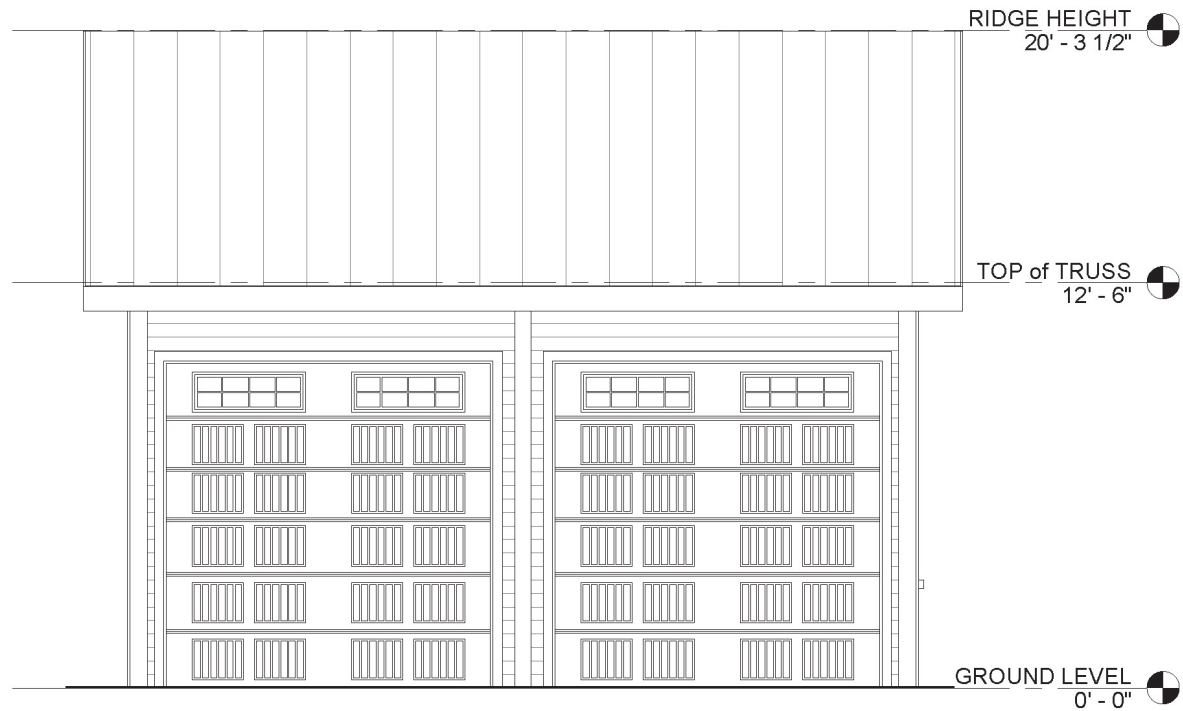

# JOURNEYMAN 24' Garage Kit - STANDARD

FRONT ELEVATION

Barn Pros Nationwide  
14567 169TH DR. S.E. MONROE, WA 98272  
PHONE: 1-866-844-2276

# JOURNEYMAN 24' Garage Kit - STANDARD

REAR ELEVATION

Barn Pros Nationwide  
14567 169TH DR. S.E. MONROE, WA 98272  
PHONE: 1-866-844-2276

# JOURNEYMAN 24' Garage Kit - STANDARD

LEFT SIDE ELEVATION  
GARAGE DOORS BY OWNER

Barn Pros Nationwide  
14567 169TH DR. S.E. MONROE, WA 98272  
PHONE: 1-866-844-2276