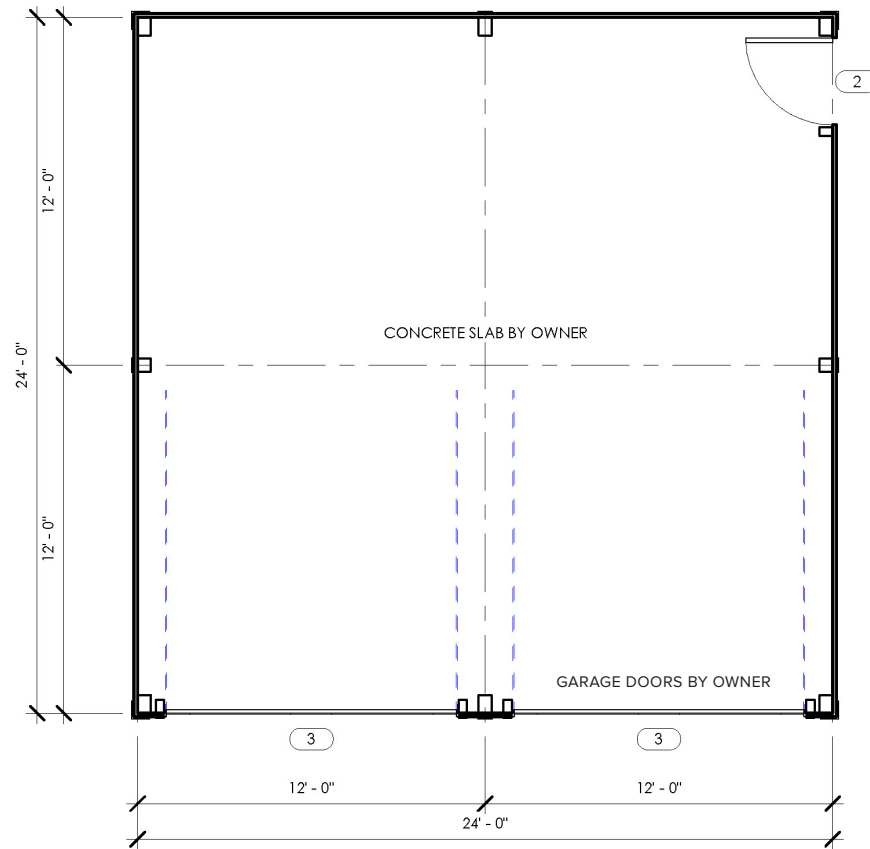

RIGHT SIDE ELEVATION

Barn Pros Nationwide
14567 169TH DR. S.E. MONROE, WA 98272
PHONE: 1-866-844-2276

JOURNEYMAN 24' Garage Kit - STANDARD

FLOORPLAN - LOWER