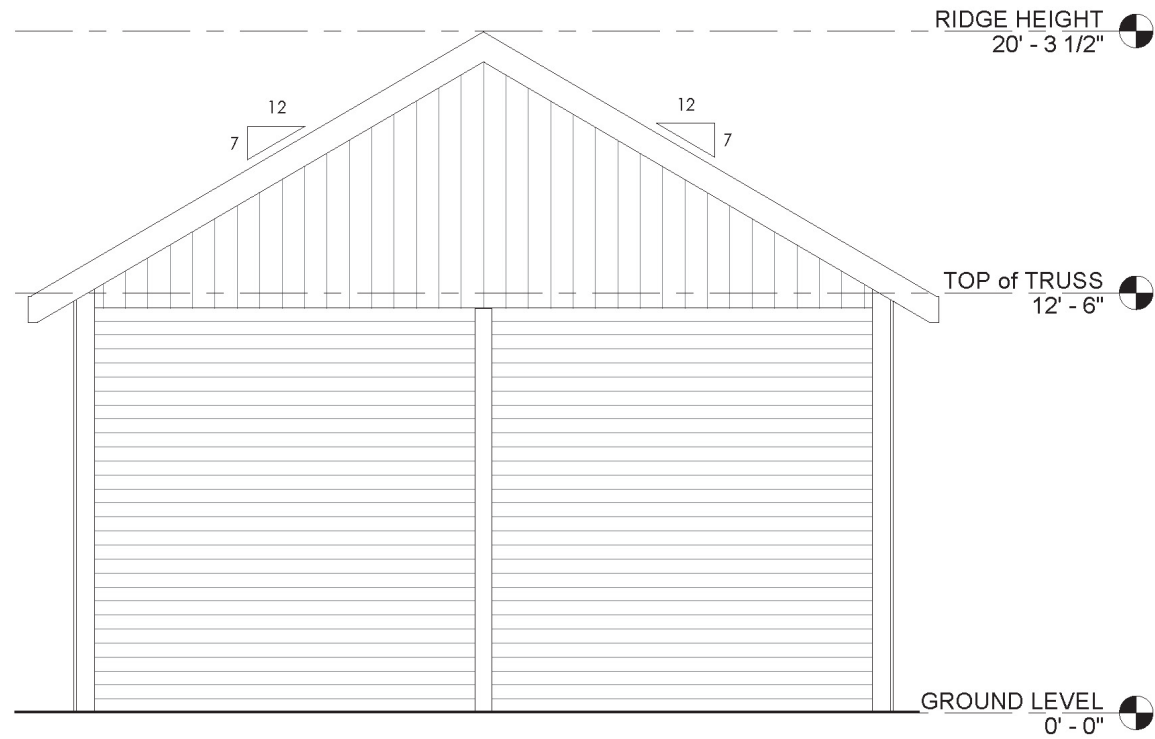

# JOURNEYMAN 24' Garage Kit - STANDARD

FRONT ELEVATION

Barn Pros Nationwide  
14567 169TH DR. S.E. MONROE, WA 98272  
PHONE: 1-866-844-2276

# JOURNEYMAN 24' Garage Kit - STANDARD

REAR ELEVATION

Barn Pros Nationwide  
14567 169TH DR. S.E. MONROE, WA 98272  
PHONE: 1-866-844-2276