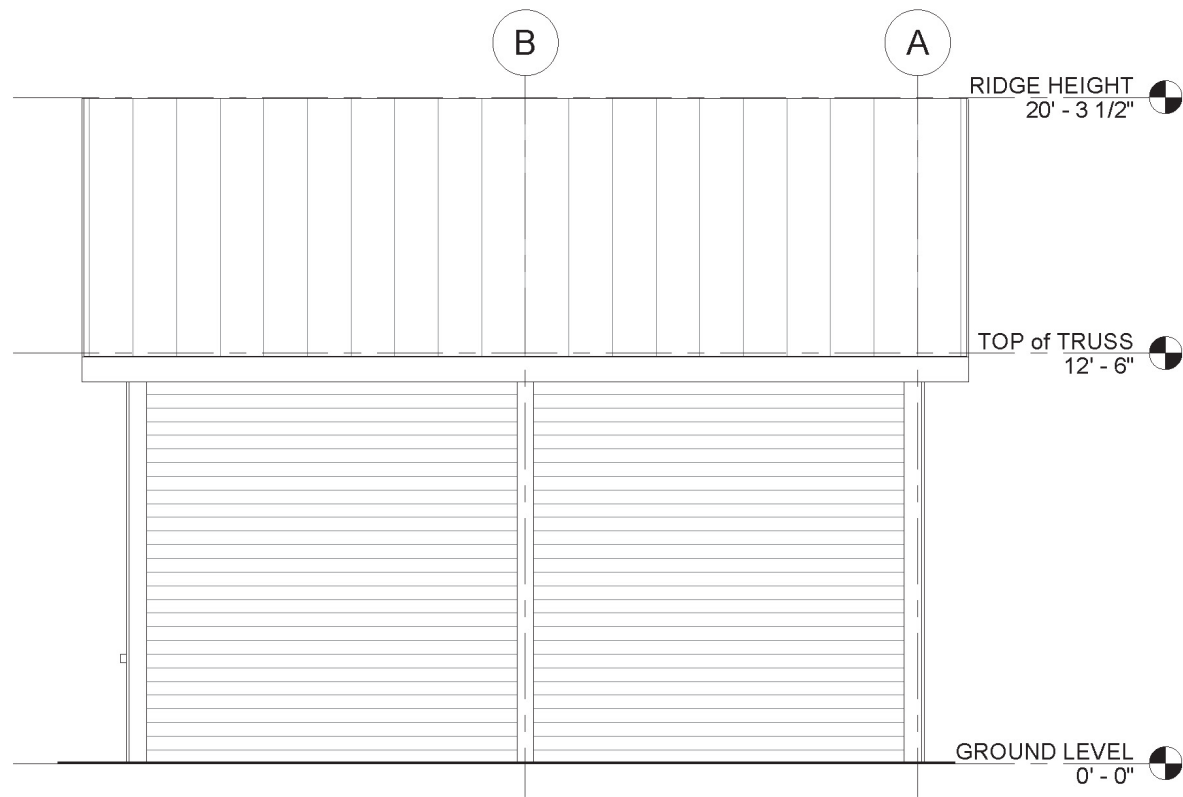

LEFT SIDE ELEVATION
GARAGE DOORS BY OWNER

Barn Pros Nationwide
14567 169TH DR. S.E. MONROE, WA 98272
PHONE: 1-866-844-2276

JOURNEYMAN 24' Garage Kit - STANDARD

RIGHT SIDE ELEVATION