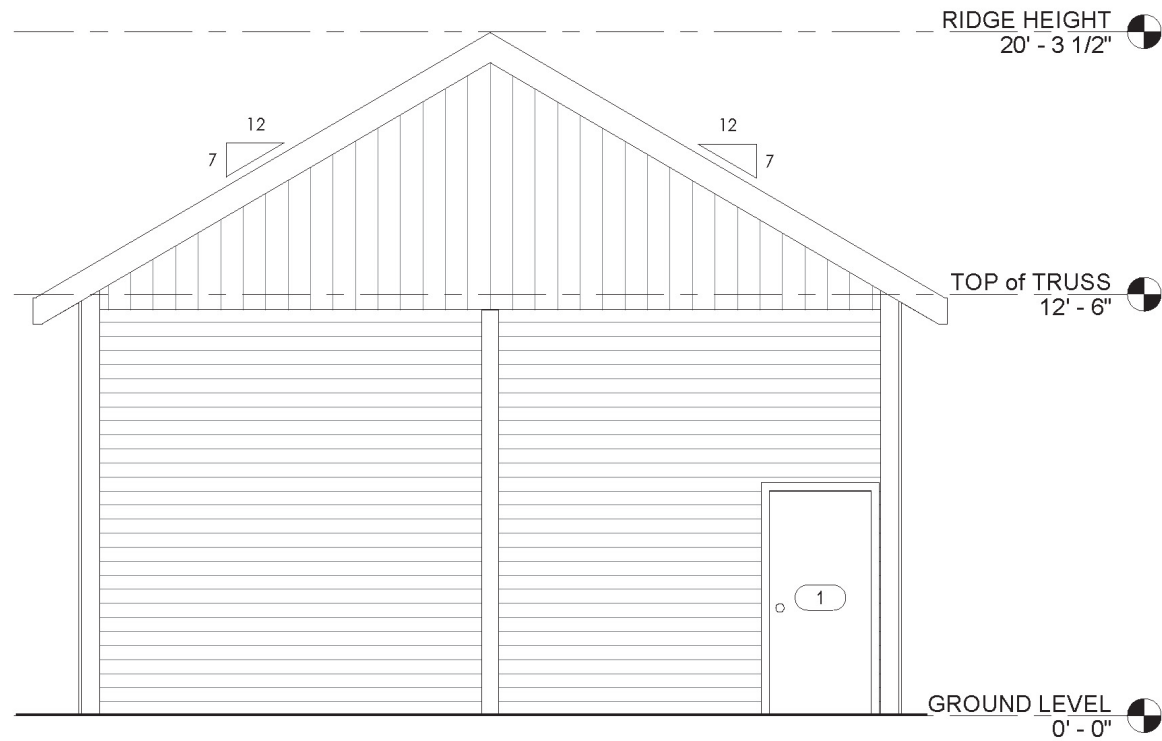

Barn Pros Nationwide
14567 169TH DR. S.E. MONROE, WA 98272
PHONE: 1-866-844-2276

JOURNEYMAN 24' Garage Kit - STANDARD

FRONT ELEVATION