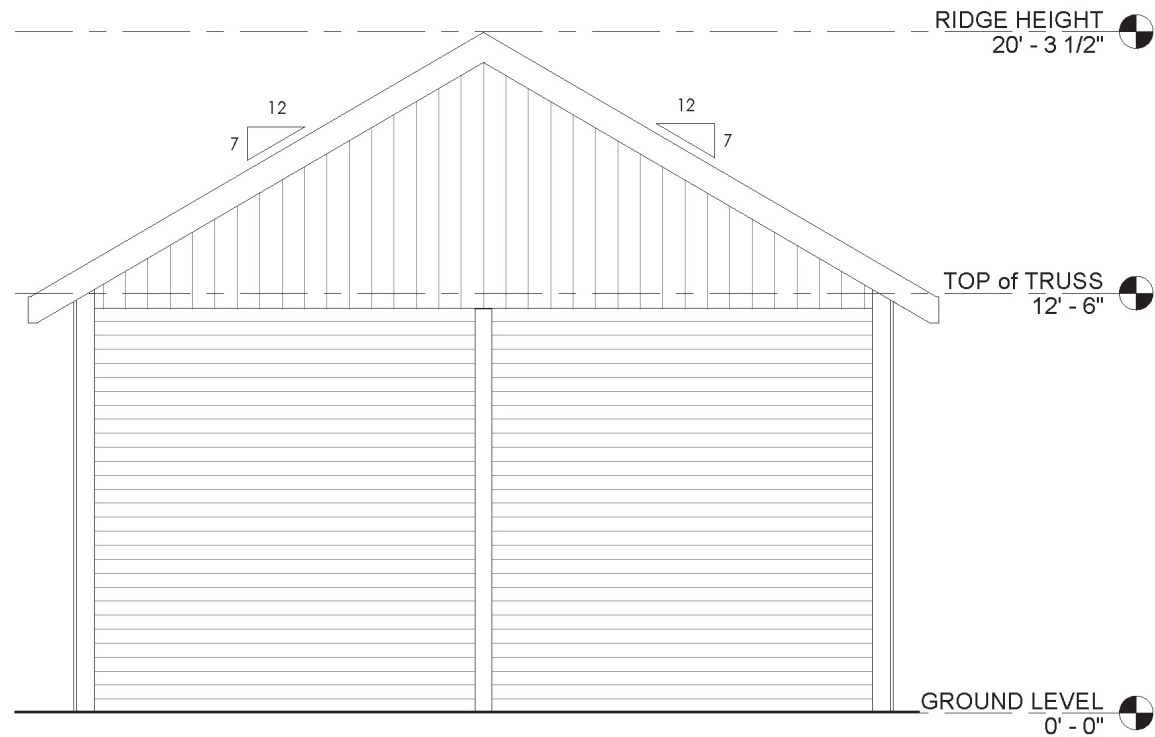

FRONT ELEVATION

Barn Pros Nationwide
14567 169TH DR. S.E. MONROE, WA 98272
PHONE: 1-866-844-2276

JOURNEYMAN 36' Garage Kit - STANDARD

REAR ELEVATION

Barn Pros Nationwide
14567 169TH DR. S.E. MONROE, WA 98272
PHONE: 1-866-844-2276