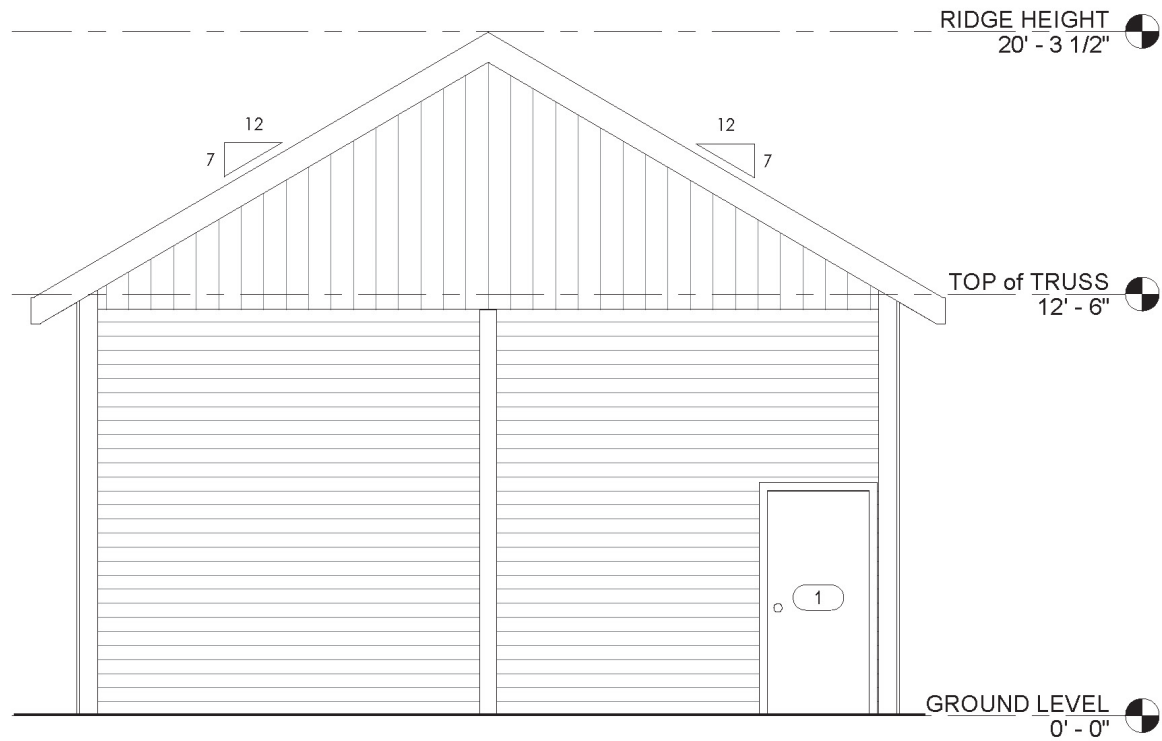

B

Barn Pros Nationwide
14567 169TH DR. S.E. MONROE, WA 98272
PHONE: 1-866-844-2276

JOURNEYMAN 36' Garage Kit - STANDARD

Barn Pros Nationwide
14567 169TH DR. S.E. MONROE, WA 98272
PHONE: 1-866-844-2276

JOURNEYMAN 36' Garage Kit - STANDARD

FRONT ELEVATION

Barn Pros Nationwide
14567 169TH DR. S.E. MONROE, WA 98272
PHONE: 1-866-844-2276

JOURNEYMAN 36' Garage Kit - STANDARD

REAR ELEVATION

Barn Pros Nationwide
14567 169TH DR. S.E. MONROE, WA 98272
PHONE: 1-866-844-2276