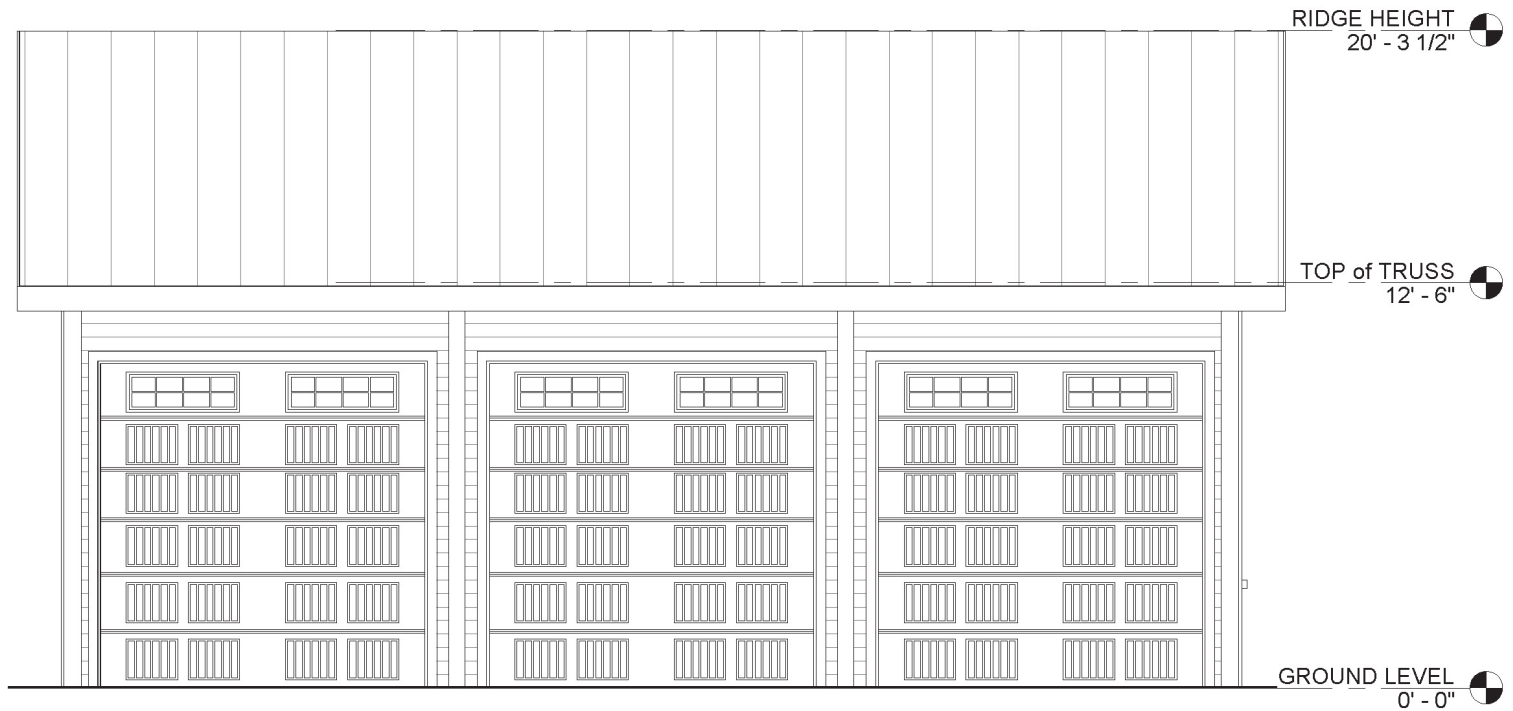

FRONT ELEVATION

Barn Pros Nationwide
14567 169TH DR. S.E. MONROE, WA 98272
PHONE: 1-866-844-2276

JOURNEYMAN 36' Garage Kit - STANDARD

REAR ELEVATION

Barn Pros Nationwide
14567 169TH DR. S.E. MONROE, WA 98272
PHONE: 1-866-844-2276

JOURNEYMAN 36' Garage Kit - STANDARD

LEFT SIDE ELEVATION
GARAGE DOORS BY OWNER

Barn Pros Nationwide
14567 169TH DR. S.E. MONROE, WA 98272
PHONE: 1-866-844-2276

JOURNEYMAN 36' Garage Kit - STANDARD

BY OWNER