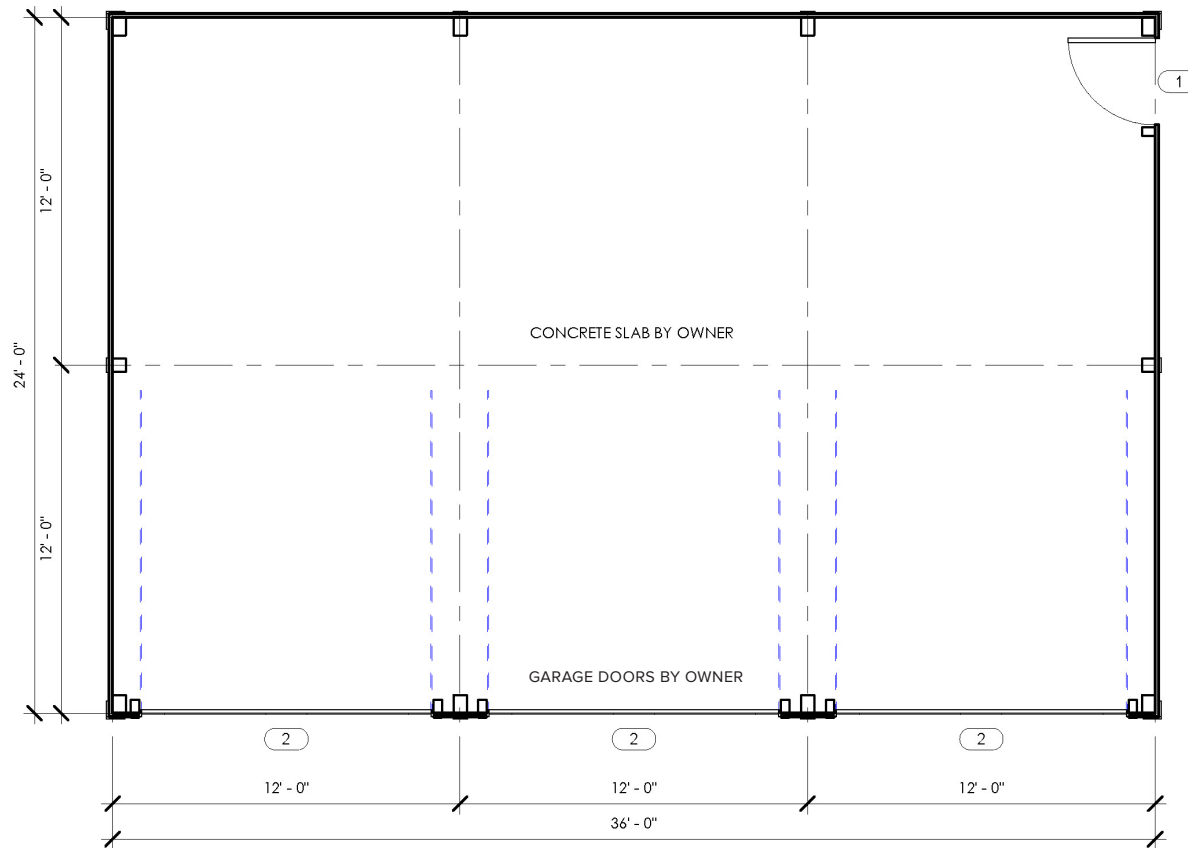

JOURNEYMAN 36' Garage Kit - STANDARD

LEFT SIDE ELEVATION
GARAGE DOORS BY OWNER

Barn Pros Nationwide
14567 169TH DR. S.E. MONROE, WA 98272
PHONE: 1-866-844-2276

JOURNEYMAN 36' Garage Kit - STANDARD

BY OWNER

RIGHT SIDE ELEVATION

Barn Pros Nationwide
14567 169TH DR. S.E. MONROE, WA 98272
PHONE: 1-866-844-2276

JOURNEYMAN 36' Garage Kit - STANDARD

FLOORPLAN - LOWER