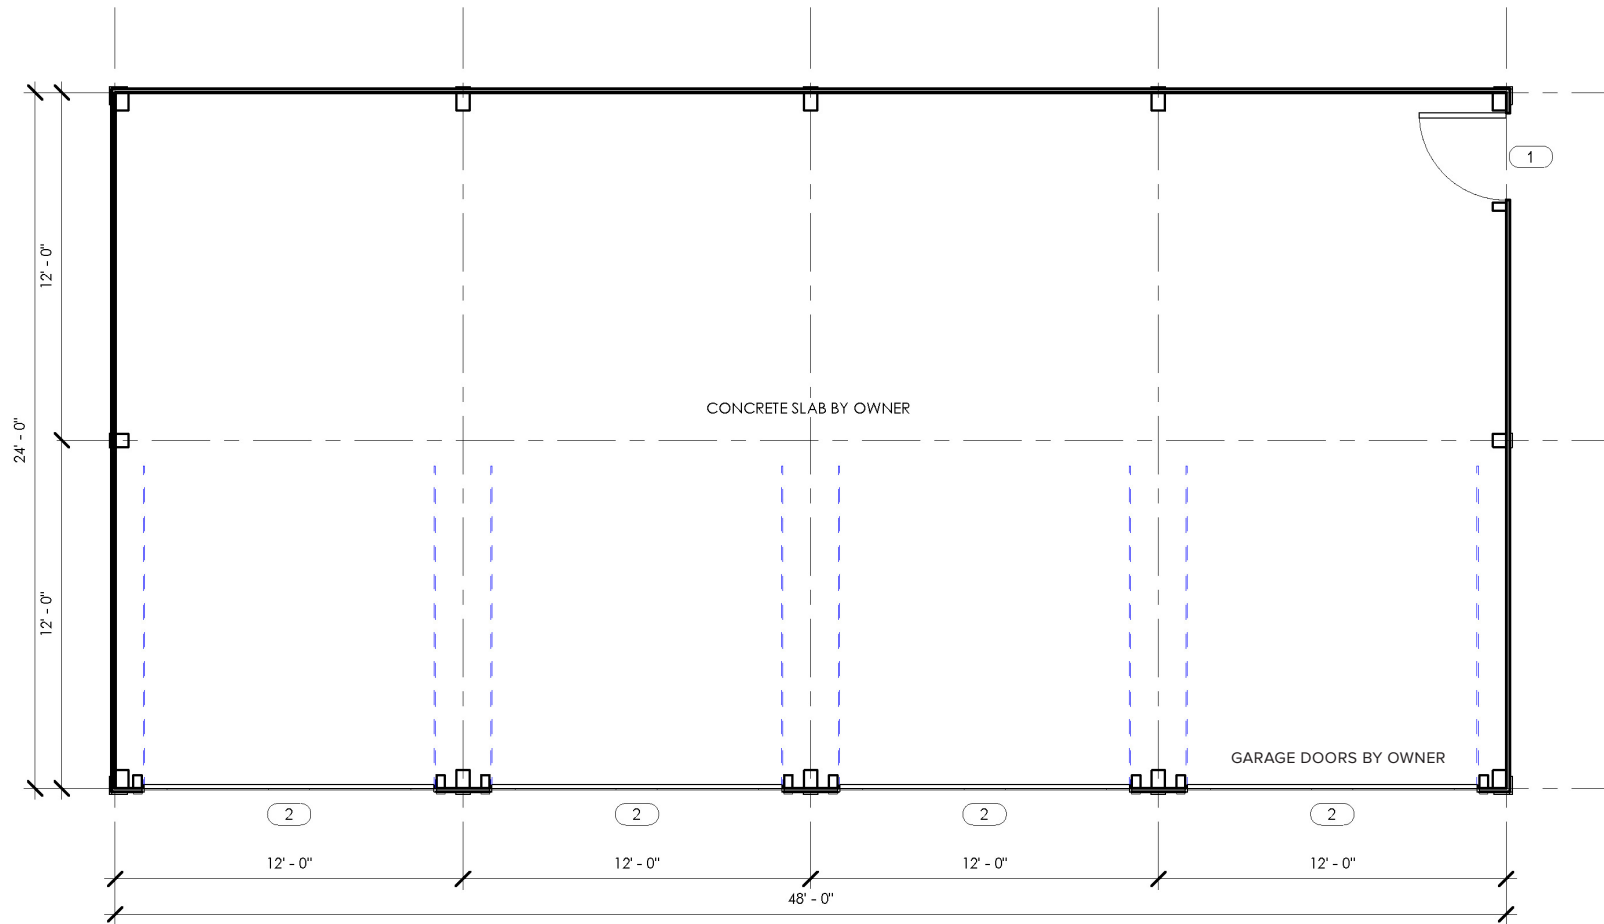

RIGHT SIDE ELEVATION

Barn Pros Nationwide
14567 169TH DR. S.E. MONROE, WA 98272
PHONE: 1-866-844-2276

JOURNEYMAN 48' Garage Kit - STANDARD

FLOORPLAN - LOWER