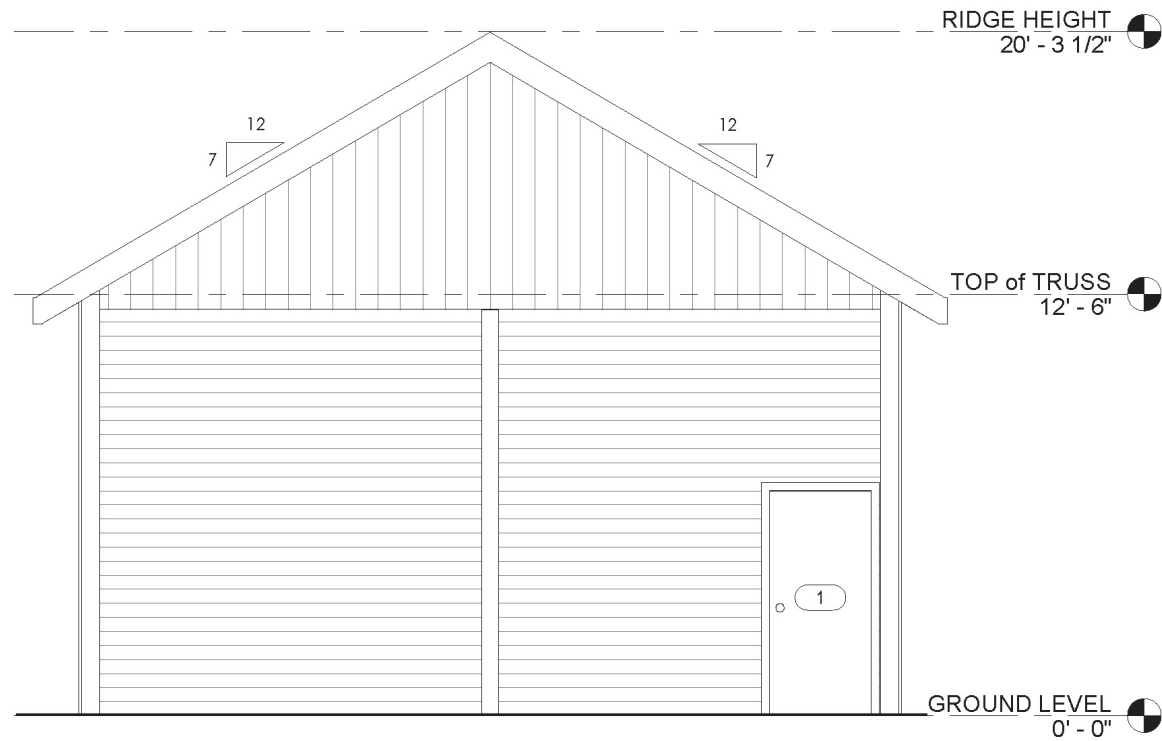

B

Barn Pros Nationwide
14567 169TH DR. S.E. MONROE, WA 98272
PHONE: 1-866-844-2276

JOURNEYMAN 48' Garage Kit - STANDARD

Barn Pros Nationwide
14567 169TH DR. S.E. MONROE, WA 98272
PHONE: 1-866-844-2276

JOURNEYMAN 48' Garage Kit - STANDARD

FRONT ELEVATION

Barn Pros Nationwide
14567 169TH DR. S.E. MONROE, WA 98272
PHONE: 1-866-844-2276

JOURNEYMAN 48' Garage Kit - STANDARD

REAR ELEVATION

Barn Pros Nationwide
14567 169TH DR. S.E. MONROE, WA 98272
PHONE: 1-866-844-2276