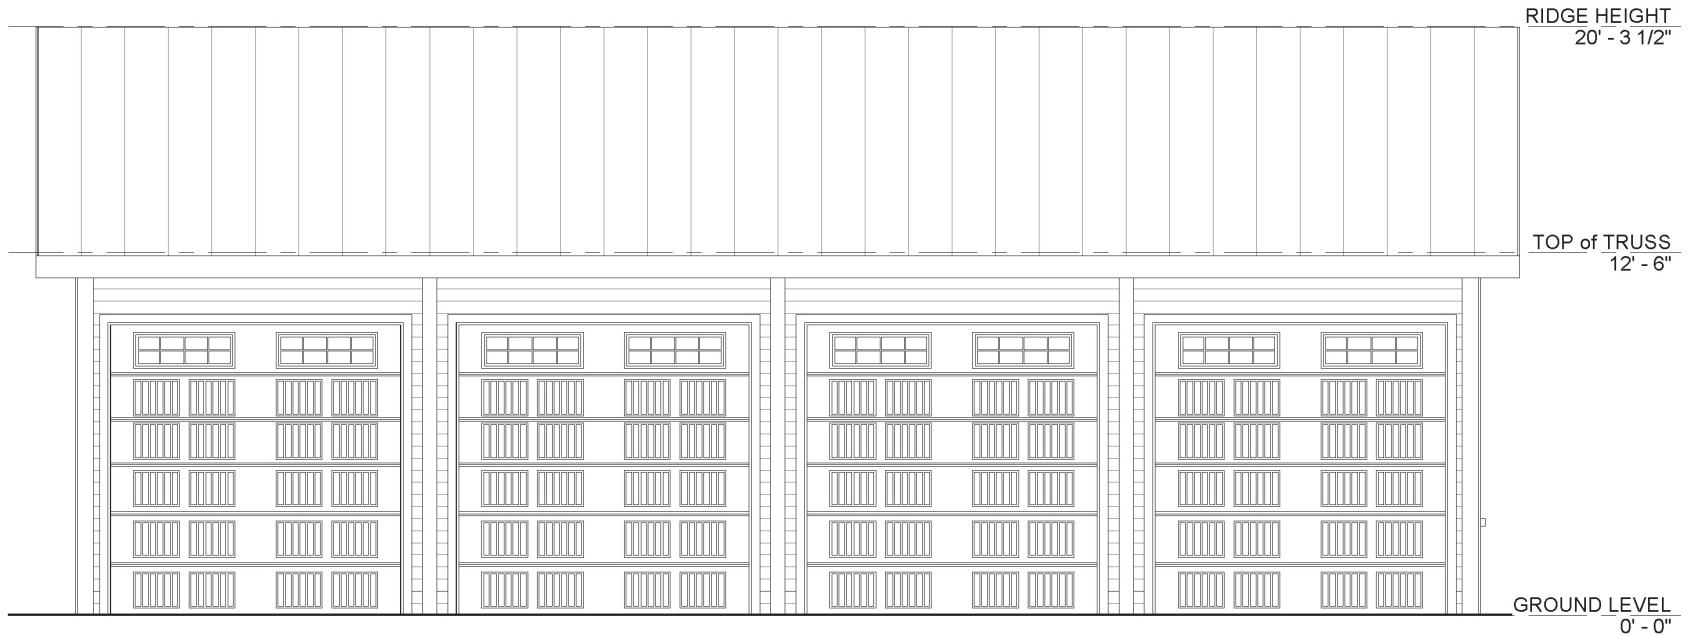

FRONT ELEVATION

Barn Pros Nationwide
14567 169TH DR. S.E. MONROE, WA 98272
PHONE: 1-866-844-2276

JOURNEYMAN 48' Garage Kit - STANDARD

REAR ELEVATION

Barn Pros Nationwide
14567 169TH DR. S.E. MONROE, WA 98272
PHONE: 1-866-844-2276

JOURNEYMAN 48' Garage Kit - STANDARD

LEFT SIDE ELEVATION
GARAGE DOORS BY OWNER

Barn Pros Nationwide
14567 169TH DR. S.E. MONROE, WA 98272
PHONE: 1-866-844-2276

JOURNEYMAN 48' Garage Kit - STANDARD

RIGHT SIDE ELEVATION