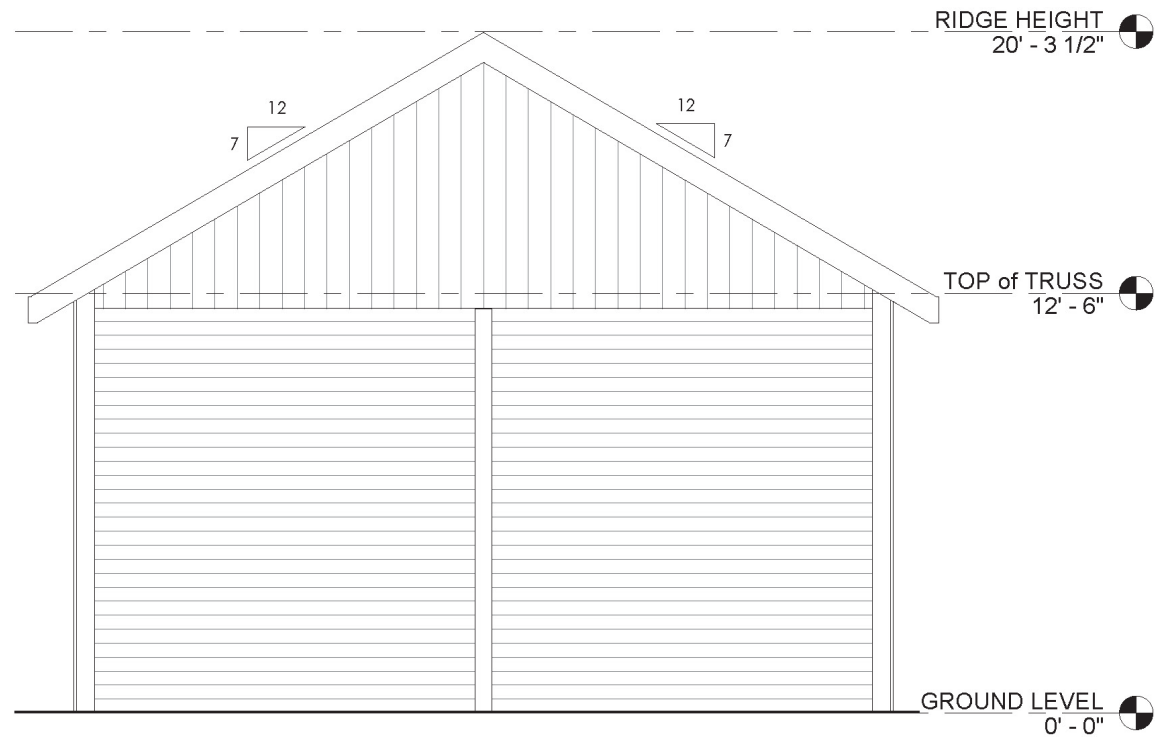

B

Barn Pros Nationwide
14567 169TH DR. S.E. MONROE, WA 98272
PHONE: 1-866-844-2276

JOURNEYMAN 48' Garage Kit - STANDARD

Barn Pros Nationwide
14567 169TH DR. S.E. MONROE, WA 98272
PHONE: 1-866-844-2276

JOURNEYMAN 48' Garage Kit - STANDARD

FRONT ELEVATION

Barn Pros Nationwide
14567 169TH DR. S.E. MONROE, WA 98272
PHONE: 1-866-844-2276

JOURNEYMAN 48' Garage Kit - STANDARD

REAR ELEVATION

Barn Pros Nationwide
14567 169TH DR. S.E. MONROE, WA 98272
PHONE: 1-866-844-2276