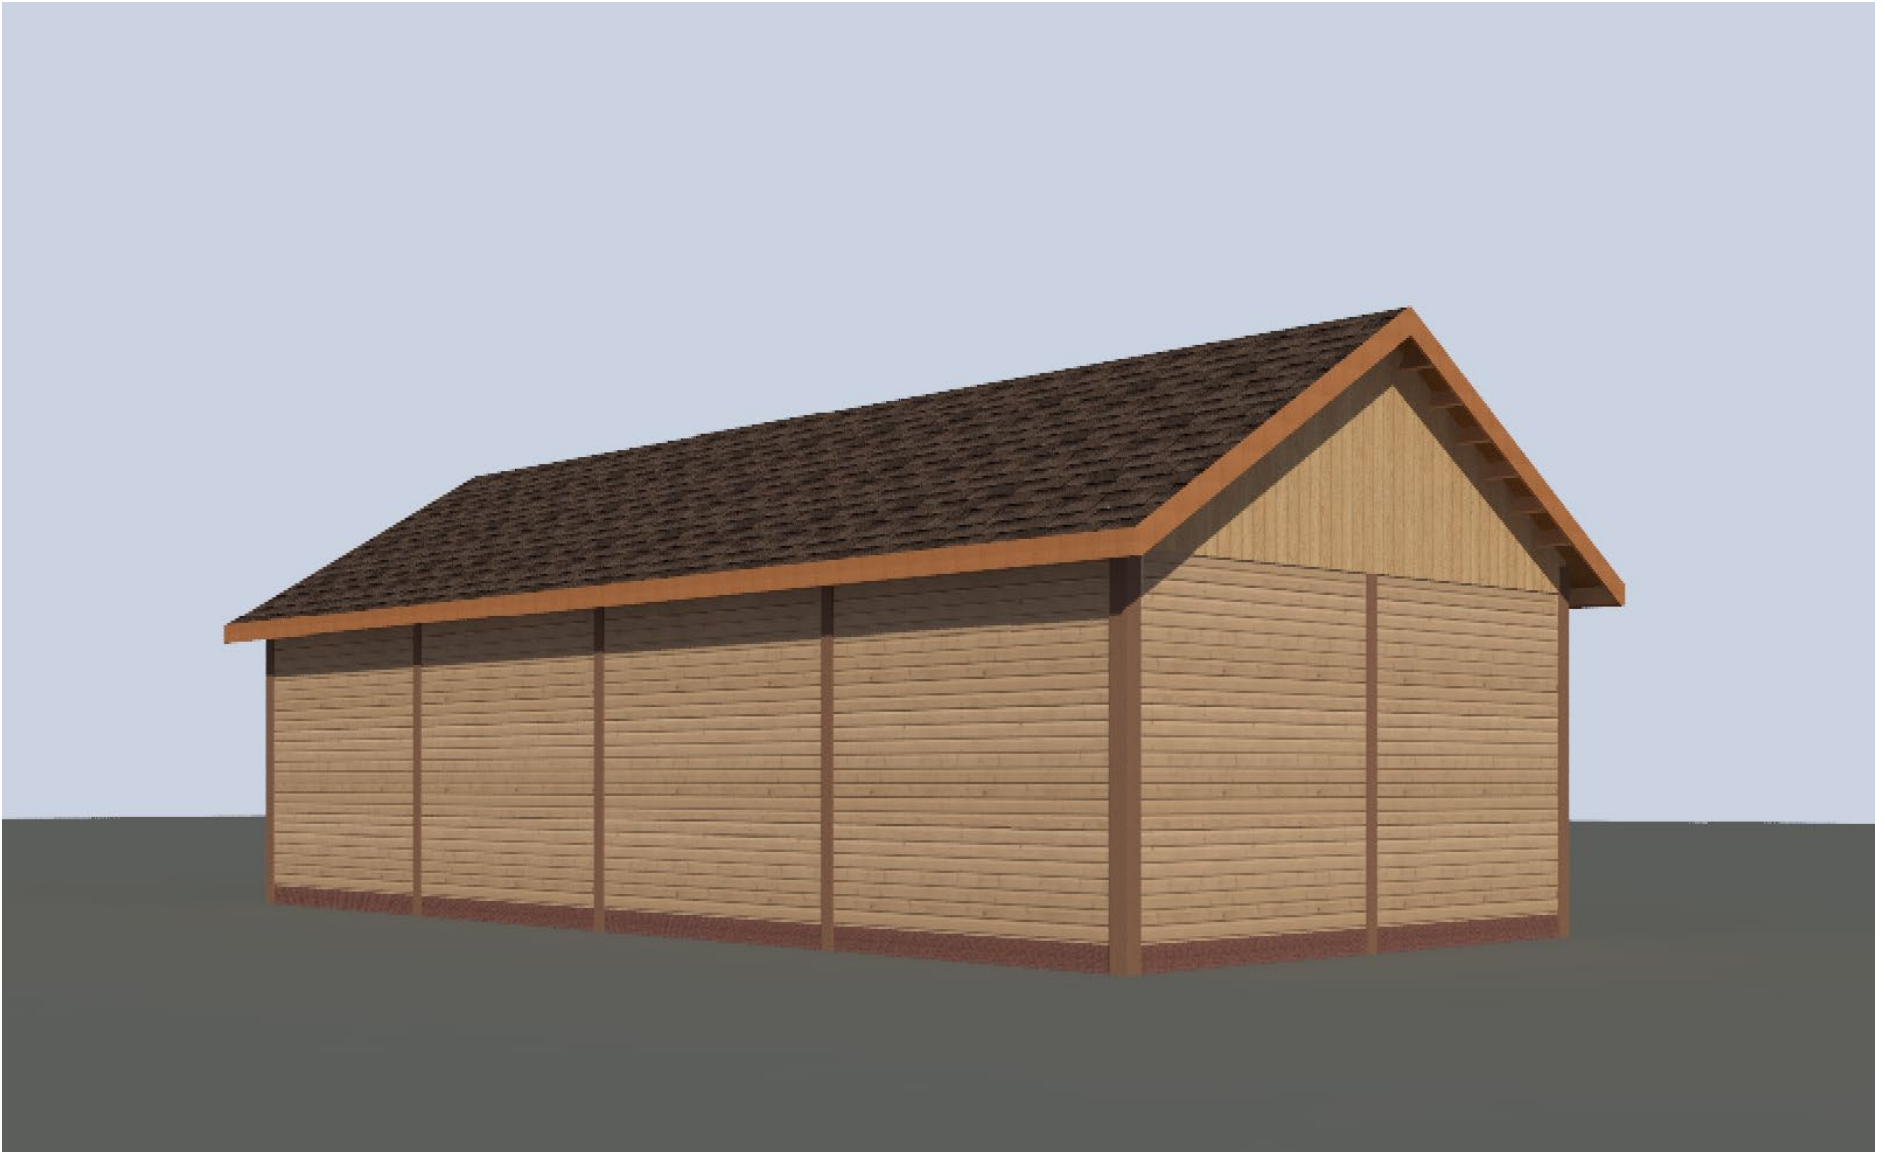

B

Barn Pros Nationwide
14567 169TH DR. S.E. MONROE, WA 98272
PHONE: 1-866-844-2276

JOURNEYMAN 48' Garage Kit - STANDARD

B

Barn Pros Nationwide
14567 169TH DR. S.E. MONROE, WA 98272
PHONE: 1-866-844-2276

JOURNEYMAN 48' Garage Kit - STANDARD

B

Barn Pros Nationwide
14567 169TH DR. S.E. MONROE, WA 98272
PHONE: 1-866-844-2276

JOURNEYMAN 48' Garage Kit - STANDARD

Barn Pros Nationwide
14567 169TH DR. S.E. MONROE, WA 98272
PHONE: 1-866-844-2276

JOURNEYMAN 48' Garage Kit - STANDARD

FRONT ELEVATION

Barn Pros Nationwide
14567 169TH DR. S.E. MONROE, WA 98272
PHONE: 1-866-844-2276

JOURNEYMAN 48' Garage Kit - STANDARD

REAR ELEVATION

Barn Pros Nationwide
14567 169TH DR. S.E. MONROE, WA 98272
PHONE: 1-866-844-2276

JOURNEYMAN 48' Garage Kit - STANDARD

LEFT SIDE ELEVATION
GARAGE DOORS BY OWNER

Barn Pros Nationwide
14567 169TH DR. S.E. MONROE, WA 98272
PHONE: 1-866-844-2276

JOURNEYMAN 48' Garage Kit - STANDARD

RIGHT SIDE ELEVATION