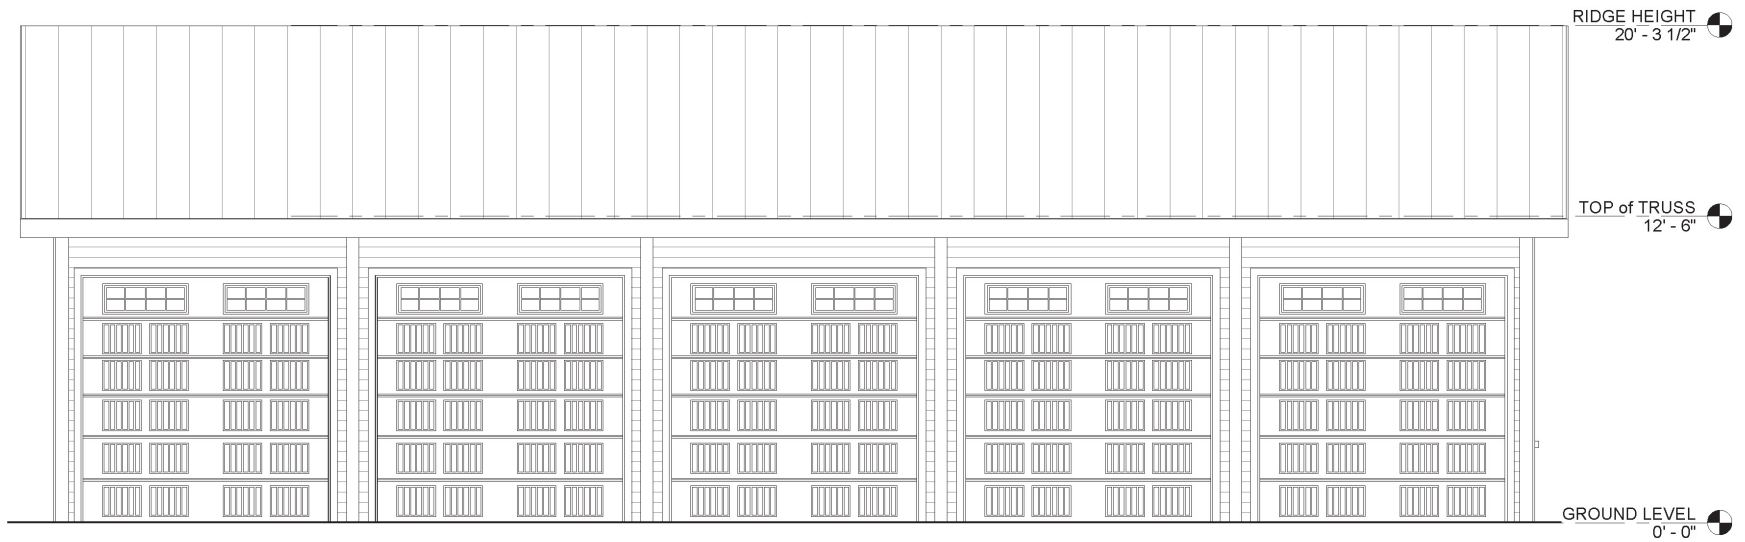

FRONT ELEVATION

Barn Pros Nationwide
14567 169TH DR. S.E. MONROE, WA 98272
PHONE: 1-866-844-2276

JOURNEYMAN 60' Garage Kit - STANDARD

REAR ELEVATION

Barn Pros Nationwide
14567 169TH DR. S.E. MONROE, WA 98272
PHONE: 1-866-844-2276

JOURNEYMAN 60' Garage Kit - STANDARD

LEFT SIDE ELEVATION
GARAGE DOORS BY OWNER

Barn Pros Nationwide
14567 169TH DR. S.E. MONROE, WA 98272
PHONE: 1-866-844-2276

JOURNEYMAN 60' Garage Kit - STANDARD

RIGHT SIDE ELEVATION