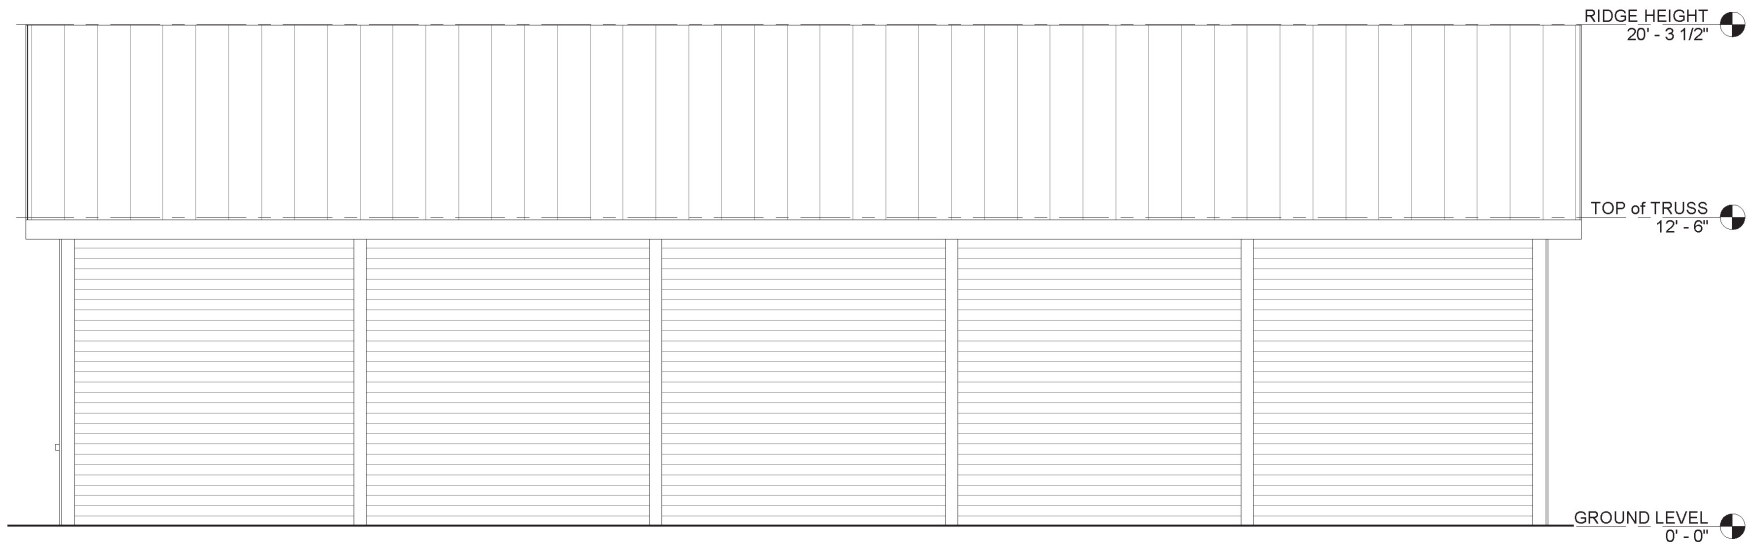

JOURNEYMAN 60' Garage Kit - STANDARD

LEFT SIDE ELEVATION
GARAGE DOORS BY OWNER

Barn Pros Nationwide
14567 169TH DR. S.E. MONROE, WA 98272
PHONE: 1-866-844-2276

JOURNEYMAN 60' Garage Kit - STANDARD

RIGHT SIDE ELEVATION