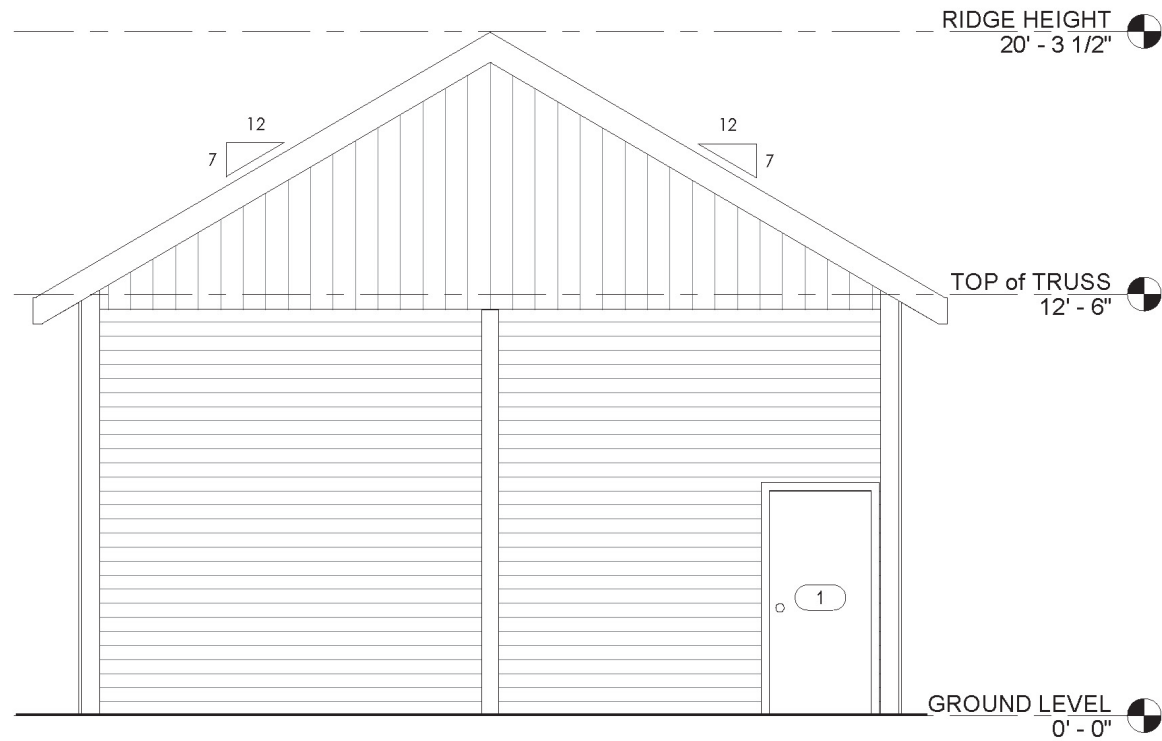

FRONT ELEVATION

Barn Pros Nationwide
14567 169TH DR. S.E. MONROE, WA 98272
PHONE: 1-866-844-2276

JOURNEYMAN 60' Garage Kit - STANDARD

REAR ELEVATION

Barn Pros Nationwide
14567 169TH DR. S.E. MONROE, WA 98272
PHONE: 1-866-844-2276