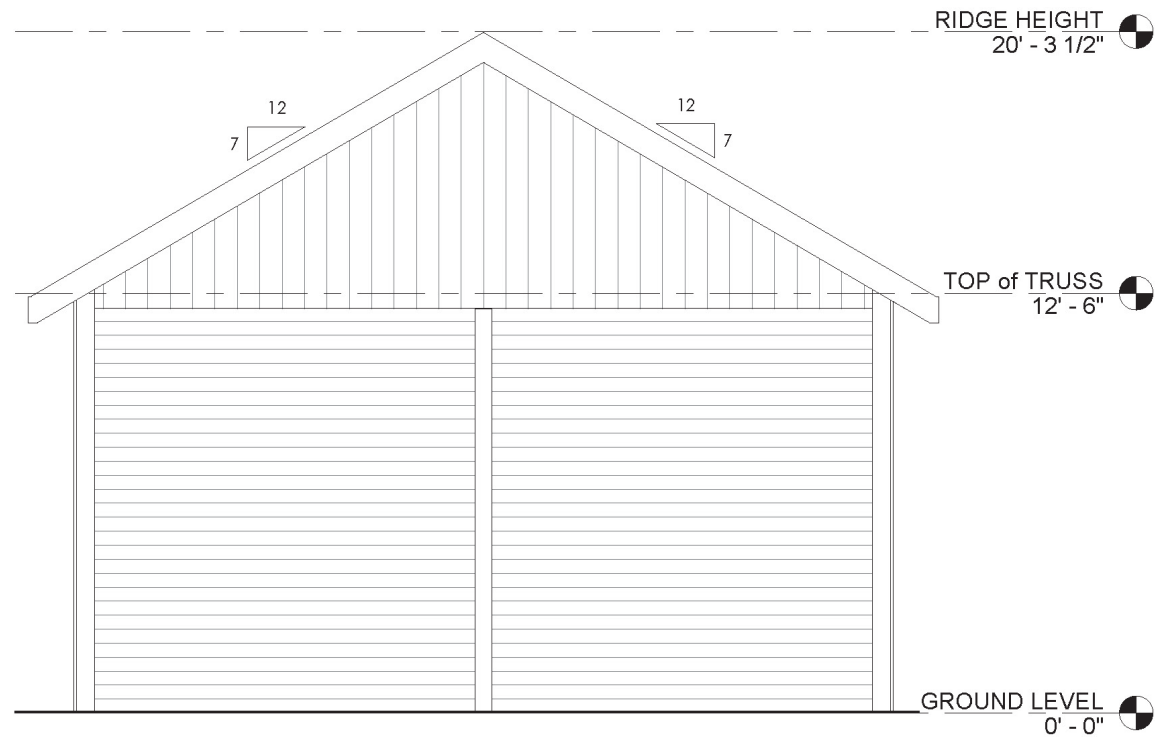

FRONT ELEVATION

Barn Pros Nationwide
14567 169TH DR. S.E. MONROE, WA 98272
PHONE: 1-866-844-2276

JOURNEYMAN 60' Garage Kit - STANDARD

REAR ELEVATION

Barn Pros Nationwide
14567 169TH DR. S.E. MONROE, WA 98272
PHONE: 1-866-844-2276