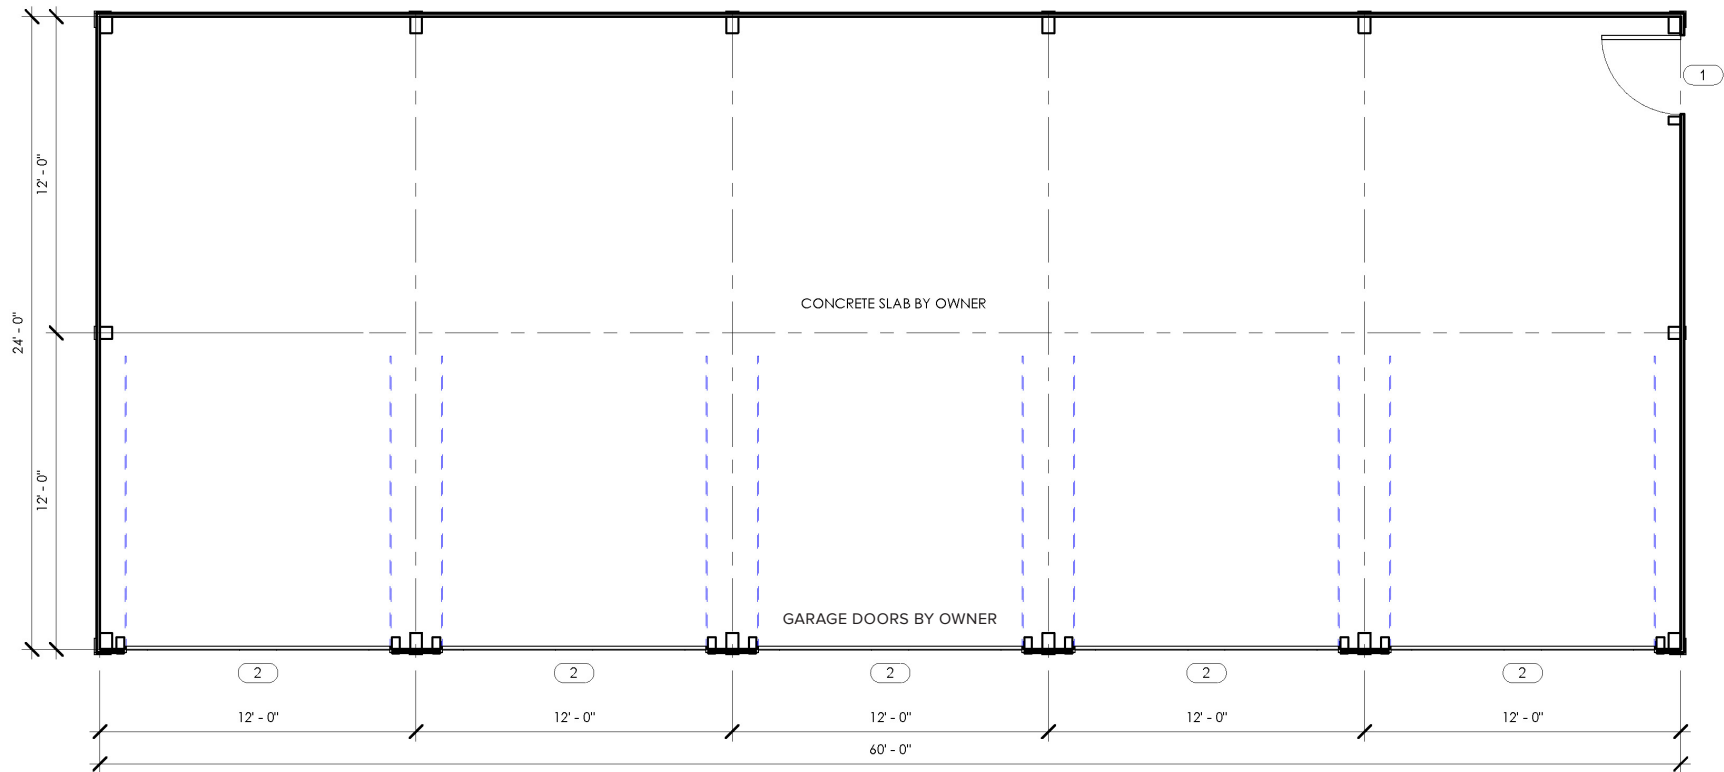

RIGHT SIDE ELEVATION

Barn Pros Nationwide
14567 169TH DR. S.E. MONROE, WA 98272
PHONE: 1-866-844-2276

JOURNEYMAN 60' Garage Kit - STANDARD

FLOORPLAN - LOWER