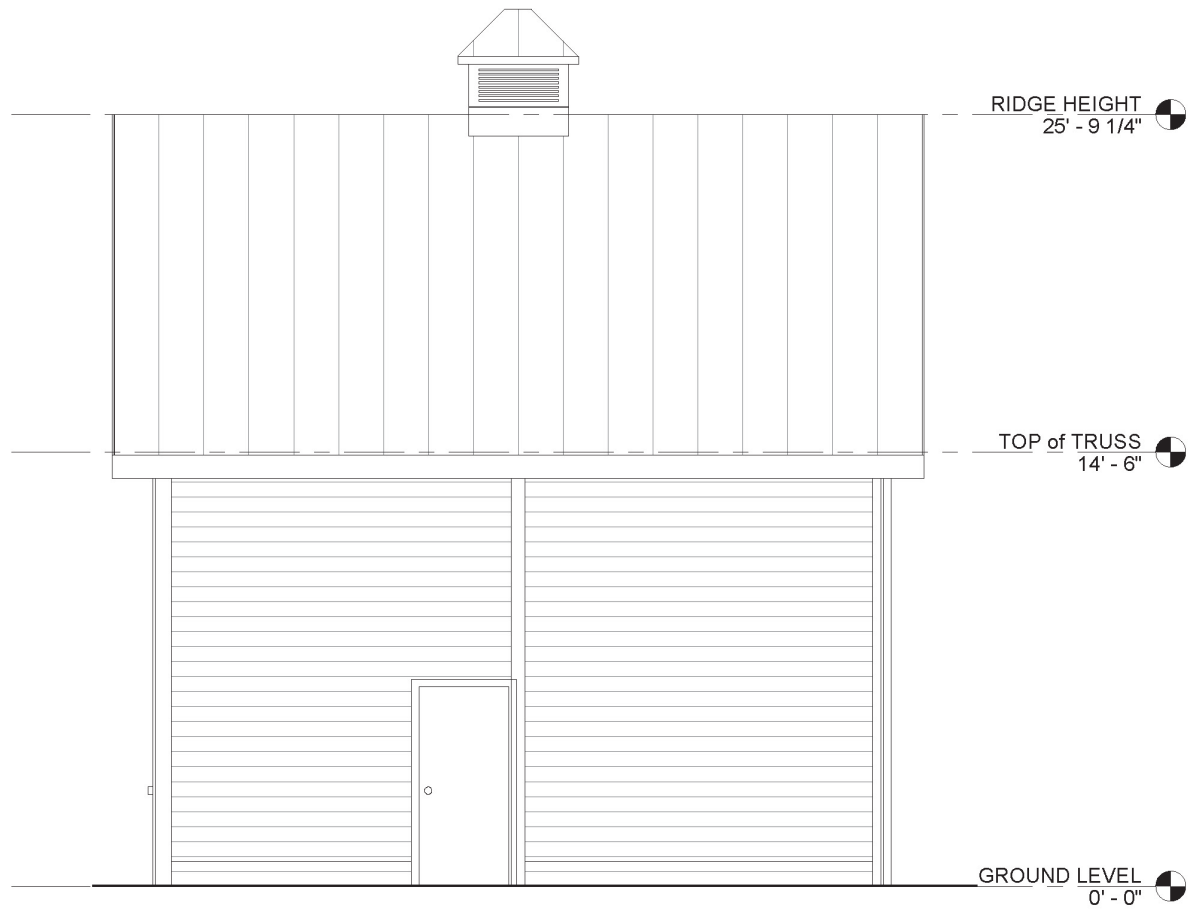

FRONT ELEVATION
GARAGE DOORS BY OWNER

Barn Pros Nationwide
14567 169TH DR. S.E. MONROE, WA 98272
PHONE: 1-866-844-2276

TRADESMAN 24' Garage Kit - STANDARD

REAR ELEVATION

Barn Pros Nationwide
14567 169TH DR. S.E. MONROE, WA 98272
PHONE: 1-866-844-2276

TRADESMAN 24' Garage Kit - STANDARD

LEFT SIDE ELEVATION

Barn Pros Nationwide
14567 169TH DR. S.E. MONROE, WA 98272
PHONE: 1-866-844-2276

TRADESMAN 24' Garage Kit - STANDARD

RIGHT SIDE ELEVATION

Barn Pros Nationwide
14567 169TH DR. S.E. MONROE, WA 98272
PHONE: 1-866-844-2276