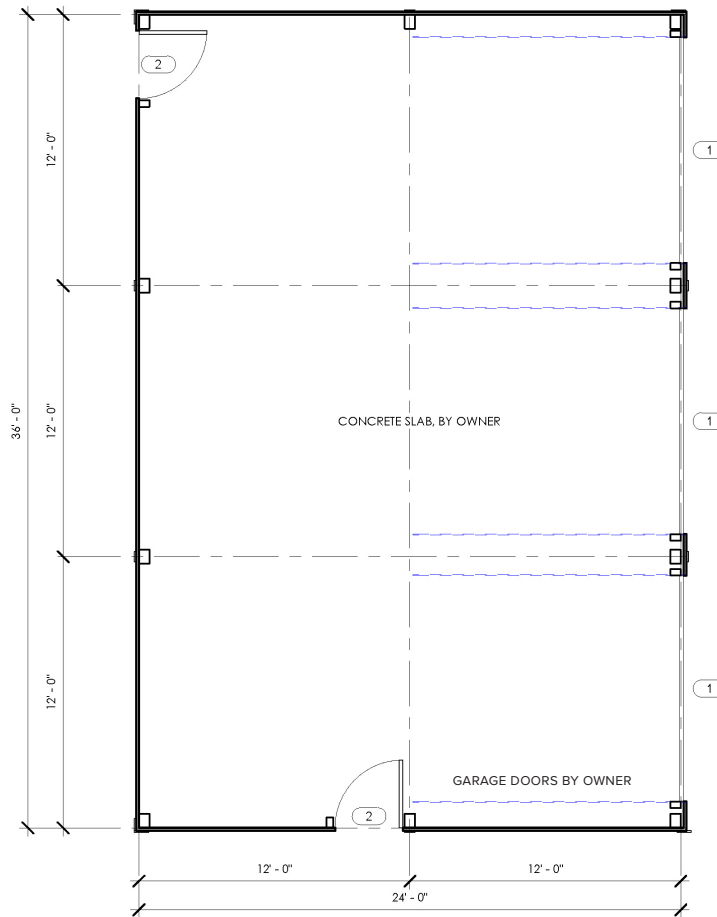

FRONT ELEVATION
GARAGE DOORS BY OWNER

Barn Pros Nationwide
14567 169TH DR. S.E. MONROE, WA 98272
PHONE: 1-866-844-2276

TRADESMAN 24' Garage Kit - STANDARD

REAR ELEVATION

Barn Pros Nationwide
14567 169TH DR. S.E. MONROE, WA 98272
PHONE: 1-866-844-2276

TRADESMAN 24' Garage Kit - STANDARD

LEFT SIDE ELEVATION

Barn Pros Nationwide
14567 169TH DR. S.E. MONROE, WA 98272
PHONE: 1-866-844-2276

TRADESMAN 24' Garage Kit - STANDARD

RIGHT SIDE ELEVATION

Barn Pros Nationwide
14567 169TH DR. S.E. MONROE, WA 98272
PHONE: 1-866-844-2276

TRADESMAN 24' Garage Kit - STANDARD

FLOORPLAN - LOWER