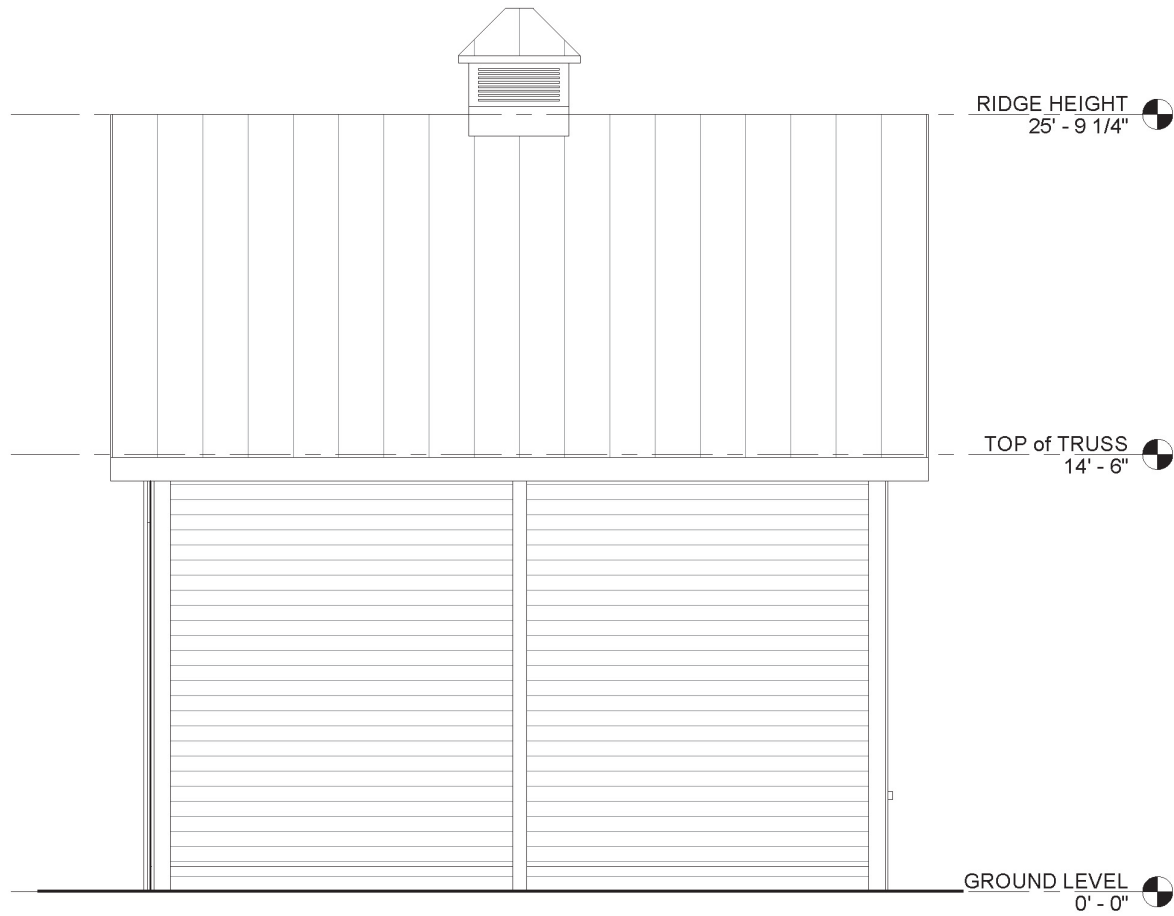

FRONT ELEVATION
GARAGE DOORS BY OWNER

Barn Pros Nationwide
14567 169TH DR. S.E. MONROE, WA 98272
PHONE: 1-866-844-2276

TRADESMAN 24' Garage Kit - STANDARD

REAR ELEVATION

Barn Pros Nationwide
14567 169TH DR. S.E. MONROE, WA 98272
PHONE: 1-866-844-2276

TRADESMAN 24' Garage Kit - STANDARD

LEFT SIDE ELEVATION

Barn Pros Nationwide
14567 169TH DR. S.E. MONROE, WA 98272
PHONE: 1-866-844-2276

TRADESMAN 24' Garage Kit - STANDARD

RIGHT SIDE ELEVATION

Barn Pros Nationwide
14567 169TH DR. S.E. MONROE, WA 98272
PHONE: 1-866-844-2276