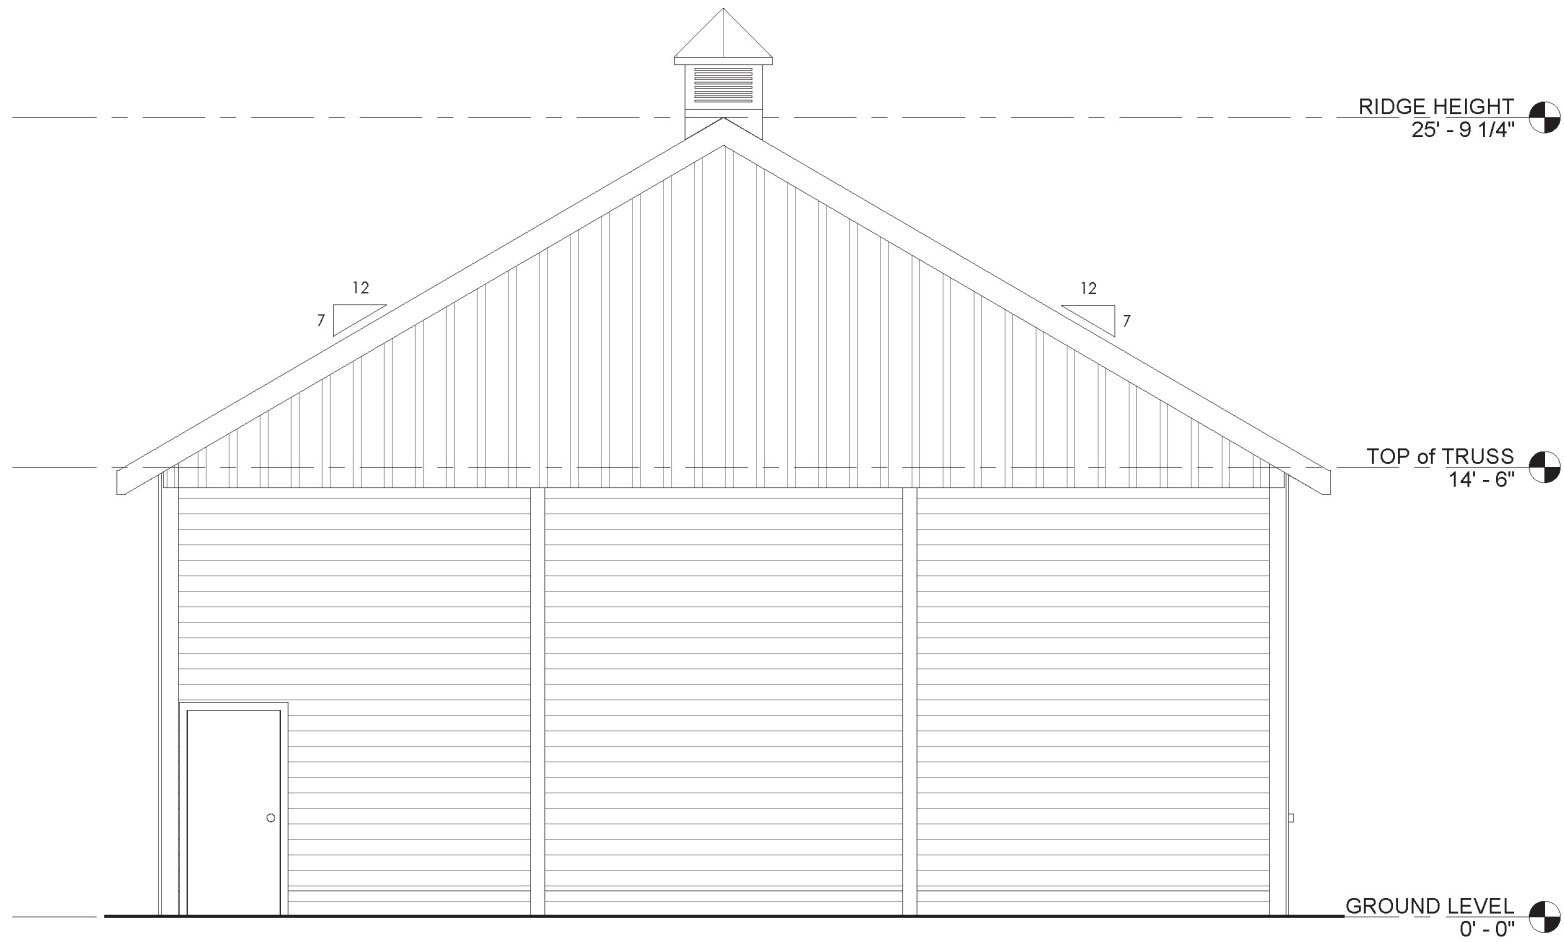

B

Barn Pros Nationwide
14567 169TH DR. S.E. MONROE, WA 98272
PHONE: 1-866-844-2276

TRADESMAN 24' Garage Kit - STANDARD

Barn Pros Nationwide
14567 169TH DR. S.E. MONROE, WA 98272
PHONE: 1-866-844-2276

TRADESMAN 24' Garage Kit - STANDARD

FRONT ELEVATION
GARAGE DOORS BY OWNER

Barn Pros Nationwide
14567 169TH DR. S.E. MONROE, WA 98272
PHONE: 1-866-844-2276

TRADESMAN 24' Garage Kit - STANDARD

REAR ELEVATION

Barn Pros Nationwide
14567 169TH DR. S.E. MONROE, WA 98272
PHONE: 1-866-844-2276

TRADESMAN 24' Garage Kit - STANDARD

LEFT SIDE ELEVATION

Barn Pros Nationwide
14567 169TH DR. S.E. MONROE, WA 98272
PHONE: 1-866-844-2276

TRADESMAN 24' Garage Kit - STANDARD

RIGHT SIDE ELEVATION

Barn Pros Nationwide
14567 169TH DR. S.E. MONROE, WA 98272
PHONE: 1-866-844-2276