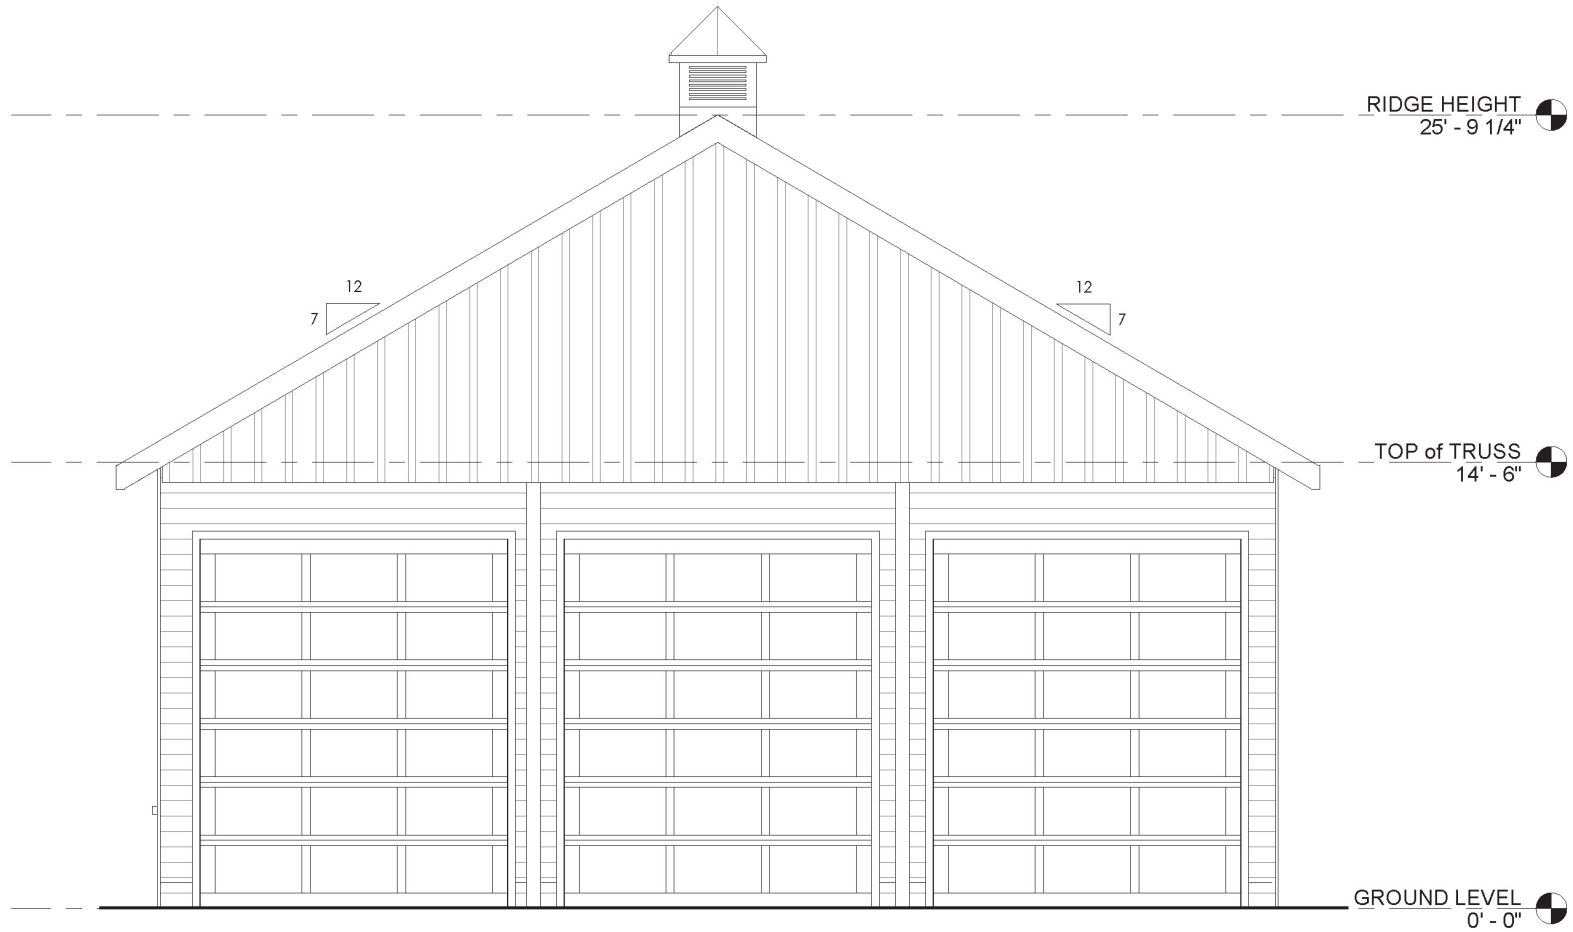

B

Barn Pros Nationwide
14567 169TH DR. S.E. MONROE, WA 98272
PHONE: 1-866-844-2276

TRADESMAN 24' Garage Kit - STANDARD

Barn Pros Nationwide
14567 169TH DR. S.E. MONROE, WA 98272
PHONE: 1-866-844-2276

TRADESMAN 24' Garage Kit - STANDARD

FRONT ELEVATION
GARAGE DOORS BY OWNER

Barn Pros Nationwide
14567 169TH DR. S.E. MONROE, WA 98272
PHONE: 1-866-844-2276

TRADESMAN 24' Garage Kit - STANDARD

REAR ELEVATION

Barn Pros Nationwide
14567 169TH DR. S.E. MONROE, WA 98272
PHONE: 1-866-844-2276

TRADESMAN 24' Garage Kit - STANDARD

LEFT SIDE ELEVATION

Barn Pros Nationwide
14567 169TH DR. S.E. MONROE, WA 98272
PHONE: 1-866-844-2276

TRADESMAN 24' Garage Kit - STANDARD

RIGHT SIDE ELEVATION

Barn Pros Nationwide
14567 169TH DR. S.E. MONROE, WA 98272
PHONE: 1-866-844-2276