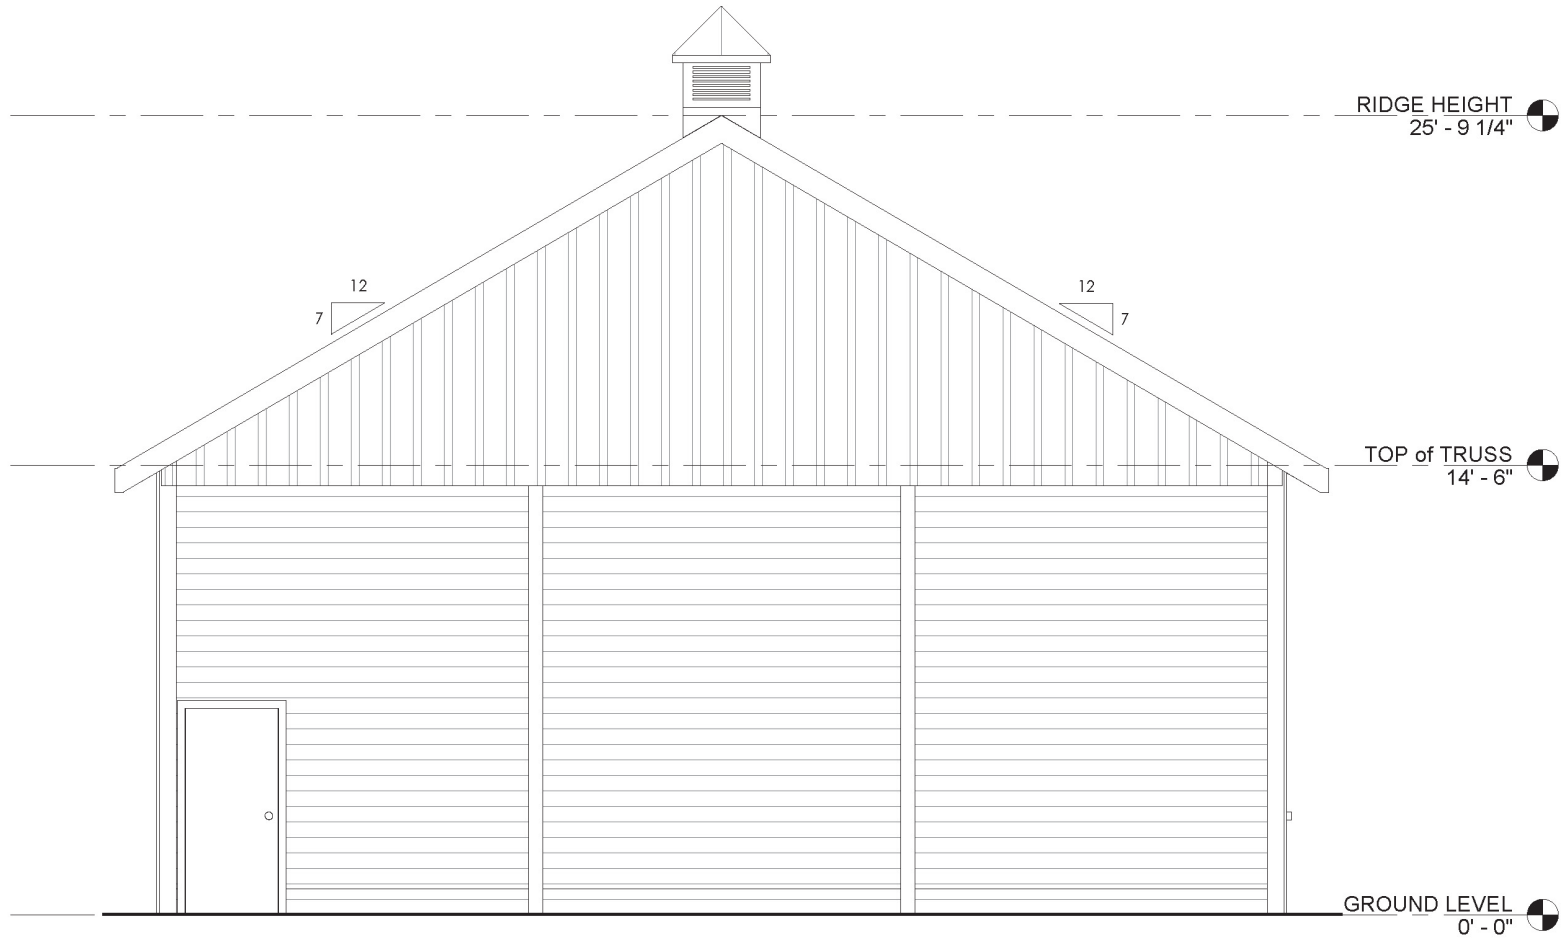

B

Barn Pros Nationwide
14567 169TH DR. S.E. MONROE, WA 98272
PHONE: 1-866-844-2276

TRADESMAN 36' Garage Kit - STANDARD

Barn Pros Nationwide
14567 169TH DR. S.E. MONROE, WA 98272
PHONE: 1-866-844-2276

TRADESMAN 36' Garage Kit - STANDARD

FRONT ELEVATION
GARAGE DOORS BY OWNER

Barn Pros Nationwide
14567 169TH DR. S.E. MONROE, WA 98272
PHONE: 1-866-844-2276

TRADESMAN 36' Garage Kit - STANDARD

REAR ELEVATION

Barn Pros Nationwide
14567 169TH DR. S.E. MONROE, WA 98272
PHONE: 1-866-844-2276

TRADESMAN 36' Garage Kit - STANDARD

LEFT SIDE ELEVATION

Barn Pros Nationwide
14567 169TH DR. S.E. MONROE, WA 98272
PHONE: 1-866-844-2276

TRADESMAN 36' Garage Kit - STANDARD

RIGHT SIDE ELEVATION

Barn Pros Nationwide
14567 169TH DR. S.E. MONROE, WA 98272
PHONE: 1-866-844-2276