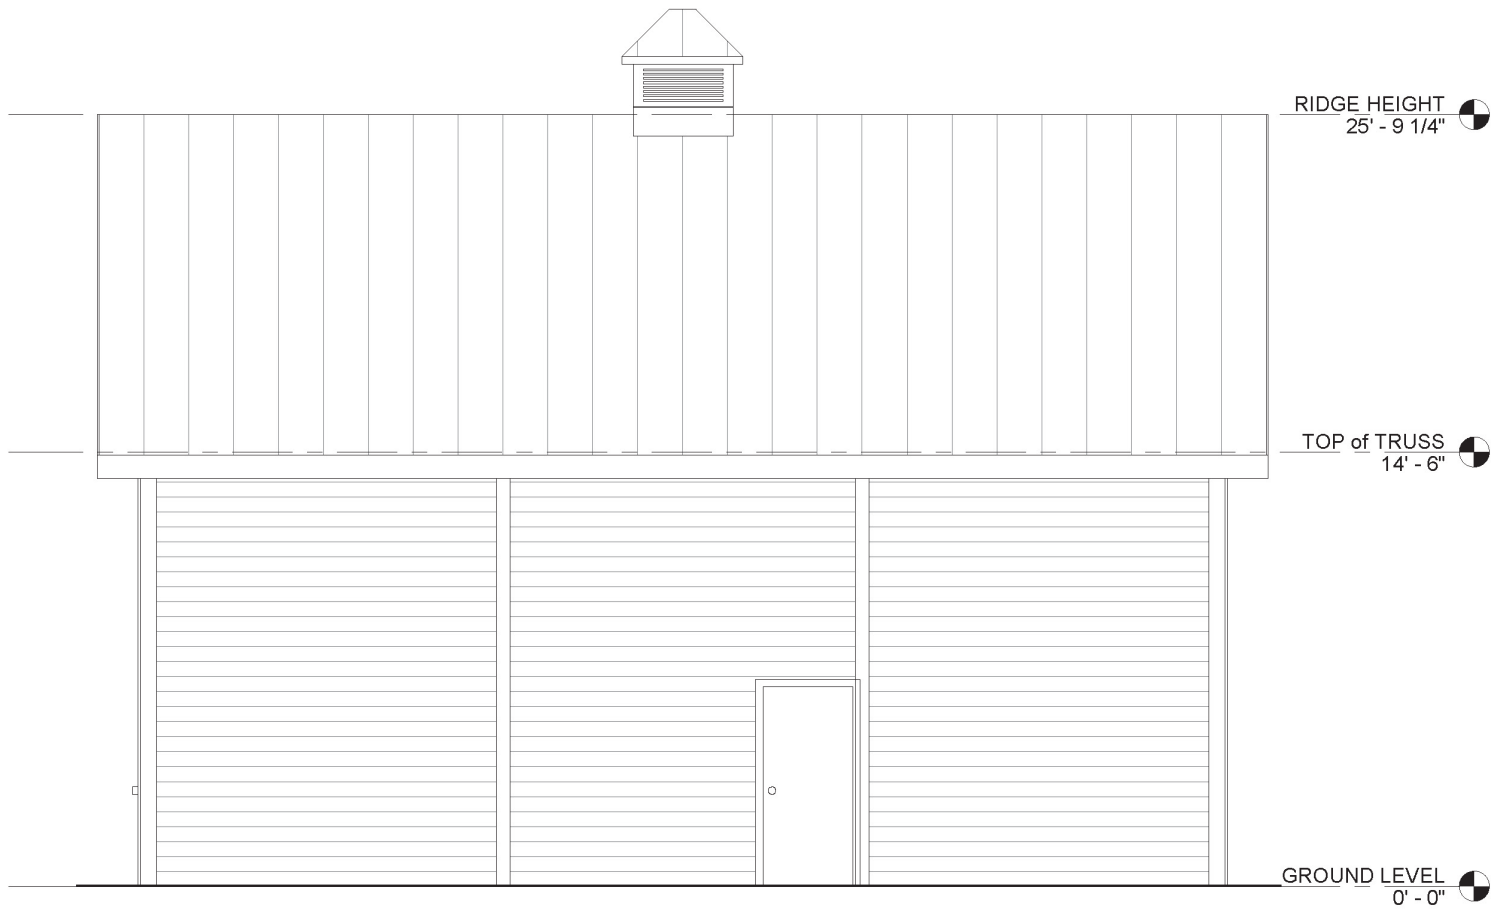

FRONT ELEVATION
GARAGE DOORS BY OWNER

Barn Pros Nationwide
14567 169TH DR. S.E. MONROE, WA 98272
PHONE: 1-866-844-2276

TRADESMAN 36' Garage Kit - STANDARD

REAR ELEVATION

Barn Pros Nationwide
14567 169TH DR. S.E. MONROE, WA 98272
PHONE: 1-866-844-2276

TRADESMAN 36' Garage Kit - STANDARD

LEFT SIDE ELEVATION

Barn Pros Nationwide
14567 169TH DR. S.E. MONROE, WA 98272
PHONE: 1-866-844-2276

TRADESMAN 36' Garage Kit - STANDARD

RIGHT SIDE ELEVATION

Barn Pros Nationwide
14567 169TH DR. S.E. MONROE, WA 98272
PHONE: 1-866-844-2276

TRADESMAN 36' Garage Kit - STANDARD

FLOORPLAN - LOWER