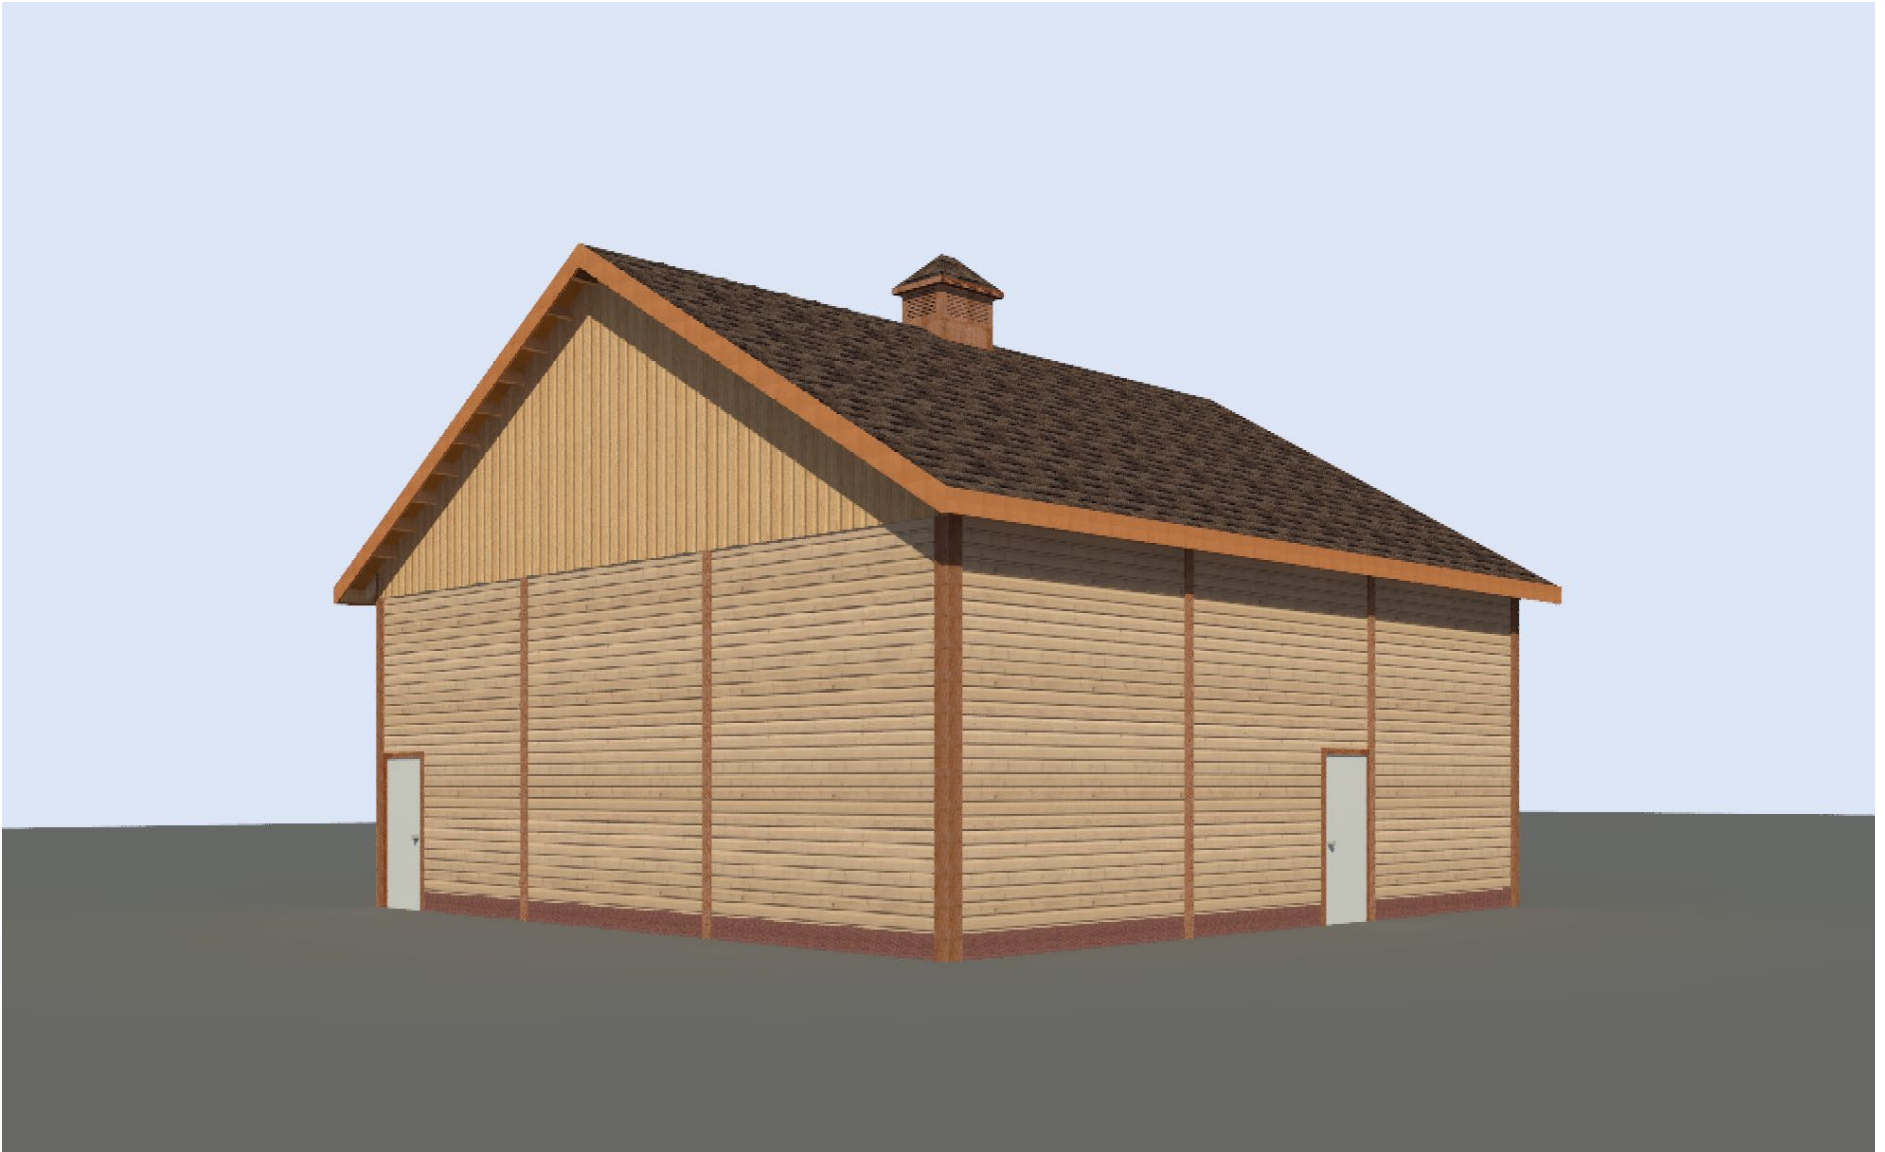

B

Barn Pros Nationwide
14567 169TH DR. S.E. MONROE, WA 98272
PHONE: 1-866-844-2276

TRADESMAN 36' Garage Kit - STANDARD

B

Barn Pros Nationwide
14567 169TH DR. S.E. MONROE, WA 98272
PHONE: 1-866-844-2276

TRADESMAN 36' Garage Kit - STANDARD

B

Barn Pros Nationwide
14567 169TH DR. S.E. MONROE, WA 98272
PHONE: 1-866-844-2276

TRADESMAN 36' Garage Kit - STANDARD

Barn Pros Nationwide
14567 169TH DR. S.E. MONROE, WA 98272
PHONE: 1-866-844-2276

TRADESMAN 36' Garage Kit - STANDARD

FRONT ELEVATION
GARAGE DOORS BY OWNER

Barn Pros Nationwide
14567 169TH DR. S.E. MONROE, WA 98272
PHONE: 1-866-844-2276

TRADESMAN 36' Garage Kit - STANDARD

REAR ELEVATION

Barn Pros Nationwide
14567 169TH DR. S.E. MONROE, WA 98272
PHONE: 1-866-844-2276

TRADESMAN 36' Garage Kit - STANDARD

LEFT SIDE ELEVATION

Barn Pros Nationwide
14567 169TH DR. S.E. MONROE, WA 98272
PHONE: 1-866-844-2276

TRADESMAN 36' Garage Kit - STANDARD

RIGHT SIDE ELEVATION

Barn Pros Nationwide
14567 169TH DR. S.E. MONROE, WA 98272
PHONE: 1-866-844-2276