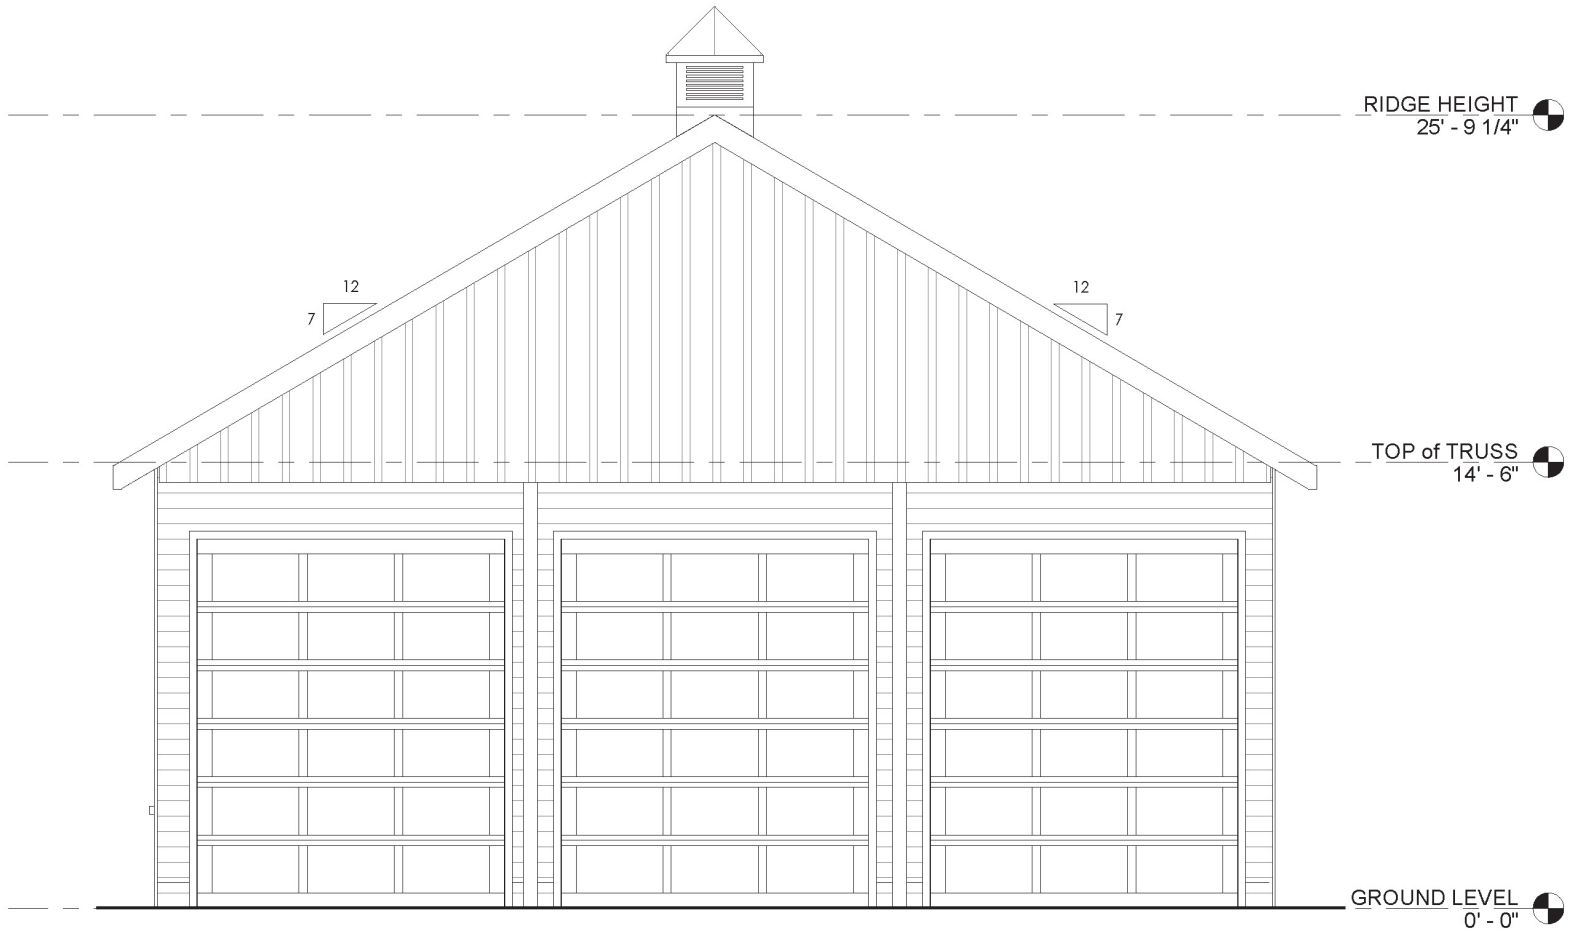

B

Barn Pros Nationwide
14567 169TH DR. S.E. MONROE, WA 98272
PHONE: 1-866-844-2276

TRADESMAN 36' Garage Kit - STANDARD

B

Barn Pros Nationwide
14567 169TH DR. S.E. MONROE, WA 98272
PHONE: 1-866-844-2276

TRADESMAN 36' Garage Kit - STANDARD

B

Barn Pros Nationwide
14567 169TH DR. S.E. MONROE, WA 98272
PHONE: 1-866-844-2276

TRADESMAN 36' Garage Kit - STANDARD

Barn Pros Nationwide
14567 169TH DR. S.E. MONROE, WA 98272
PHONE: 1-866-844-2276

TRADESMAN 36' Garage Kit - STANDARD

FRONT ELEVATION
GARAGE DOORS BY OWNER

Barn Pros Nationwide
14567 169TH DR. S.E. MONROE, WA 98272
PHONE: 1-866-844-2276

TRADESMAN 36' Garage Kit - STANDARD

REAR ELEVATION

Barn Pros Nationwide
14567 169TH DR. S.E. MONROE, WA 98272
PHONE: 1-866-844-2276

TRADESMAN 36' Garage Kit - STANDARD

LEFT SIDE ELEVATION

Barn Pros Nationwide
14567 169TH DR. S.E. MONROE, WA 98272
PHONE: 1-866-844-2276

TRADESMAN 36' Garage Kit - STANDARD

RIGHT SIDE ELEVATION

Barn Pros Nationwide
14567 169TH DR. S.E. MONROE, WA 98272
PHONE: 1-866-844-2276