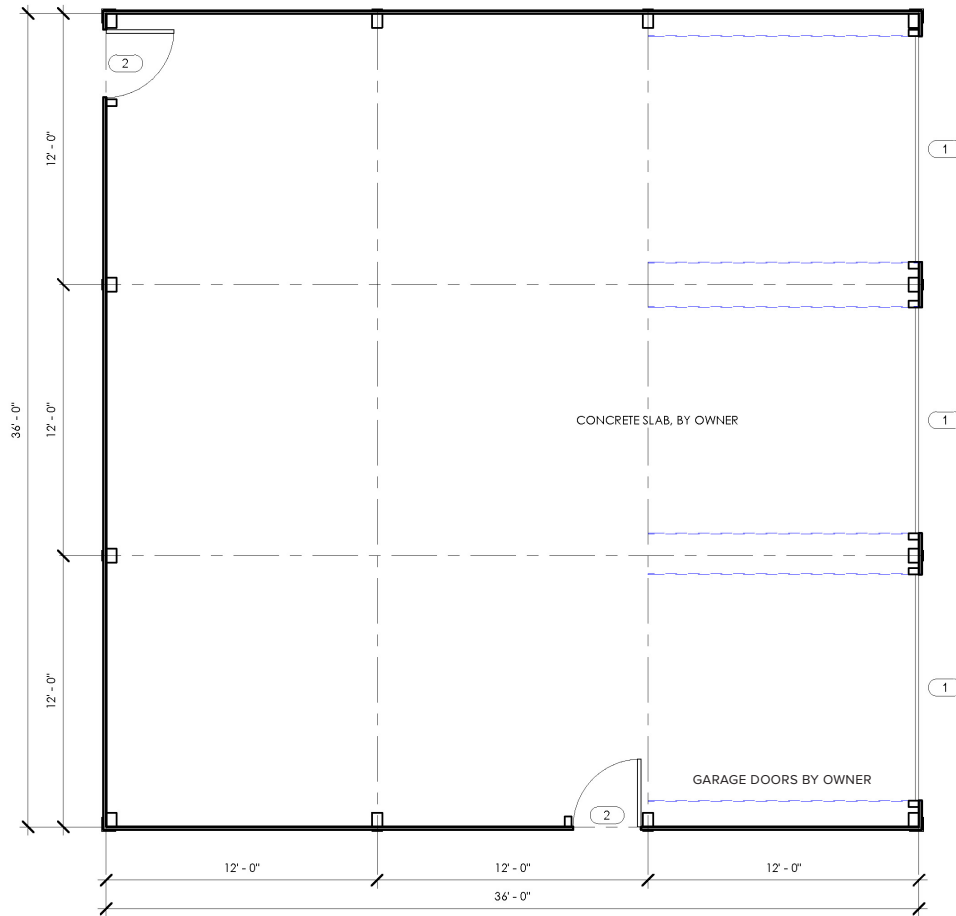

TRADESMAN 36' Garage Kit - STANDARD

LEFT SIDE ELEVATION

Barn Pros Nationwide
14567 169TH DR. S.E. MONROE, WA 98272
PHONE: 1-866-844-2276

TRADESMAN 36' Garage Kit - STANDARD

RIGHT SIDE ELEVATION

Barn Pros Nationwide
14567 169TH DR. S.E. MONROE, WA 98272
PHONE: 1-866-844-2276

TRADESMAN 36' Garage Kit - STANDARD

FLOORPLAN - LOWER