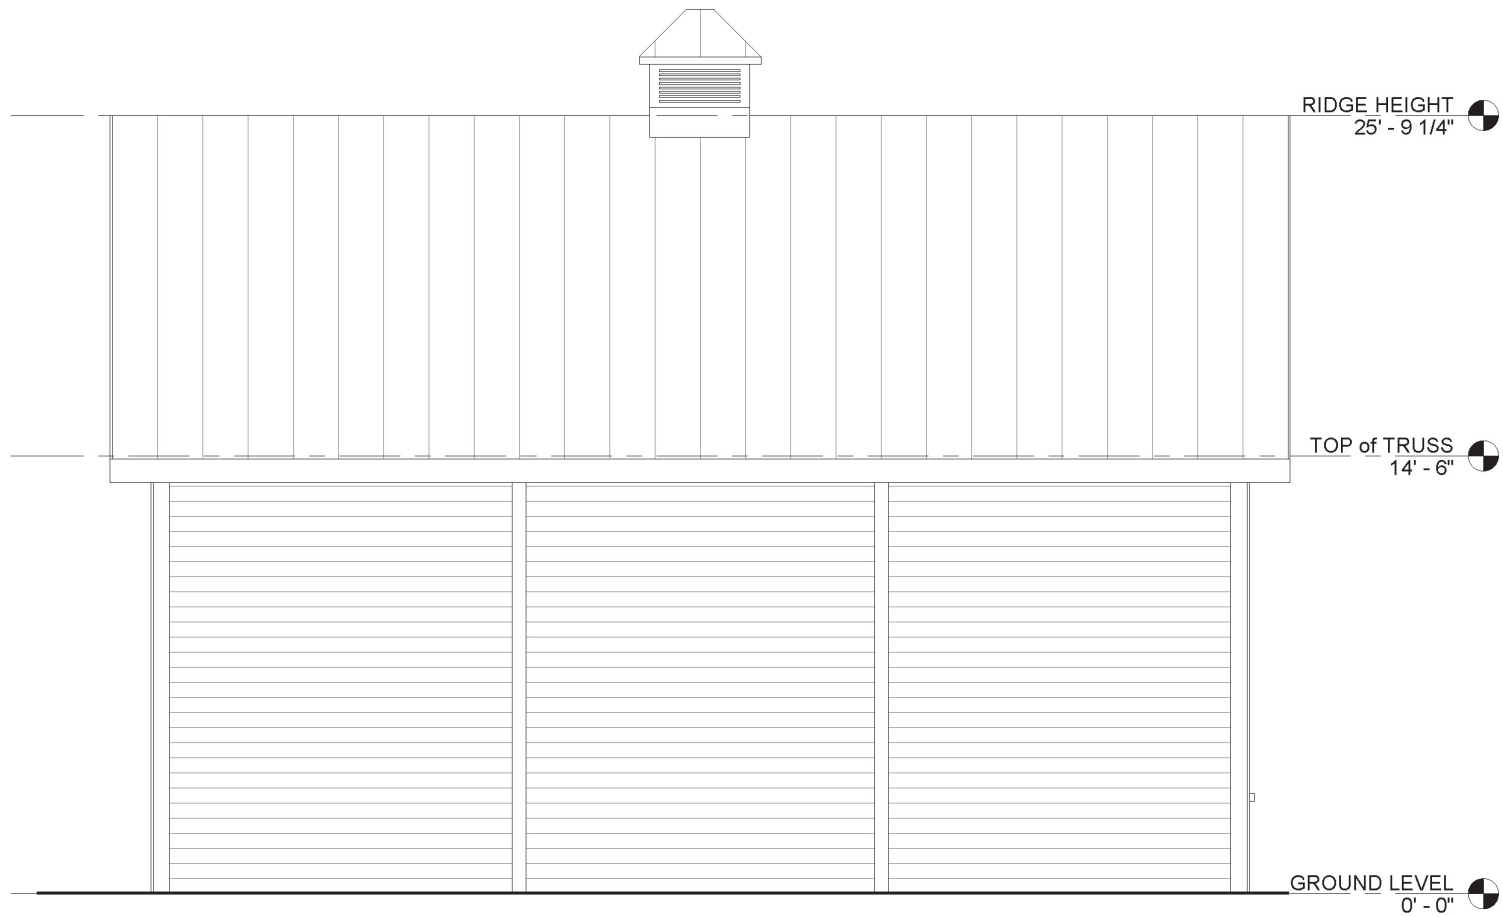

FRONT ELEVATION
GARAGE DOORS BY OWNER

Barn Pros Nationwide
14567 169TH DR. S.E. MONROE, WA 98272
PHONE: 1-866-844-2276

TRADESMAN 36' Garage Kit - STANDARD

REAR ELEVATION

Barn Pros Nationwide
14567 169TH DR. S.E. MONROE, WA 98272
PHONE: 1-866-844-2276

TRADESMAN 36' Garage Kit - STANDARD

LEFT SIDE ELEVATION

Barn Pros Nationwide
14567 169TH DR. S.E. MONROE, WA 98272
PHONE: 1-866-844-2276

TRADESMAN 36' Garage Kit - STANDARD

RIGHT SIDE ELEVATION

Barn Pros Nationwide
14567 169TH DR. S.E. MONROE, WA 98272
PHONE: 1-866-844-2276

TRADESMAN 36' Garage Kit - STANDARD

FLOORPLAN - LOWER