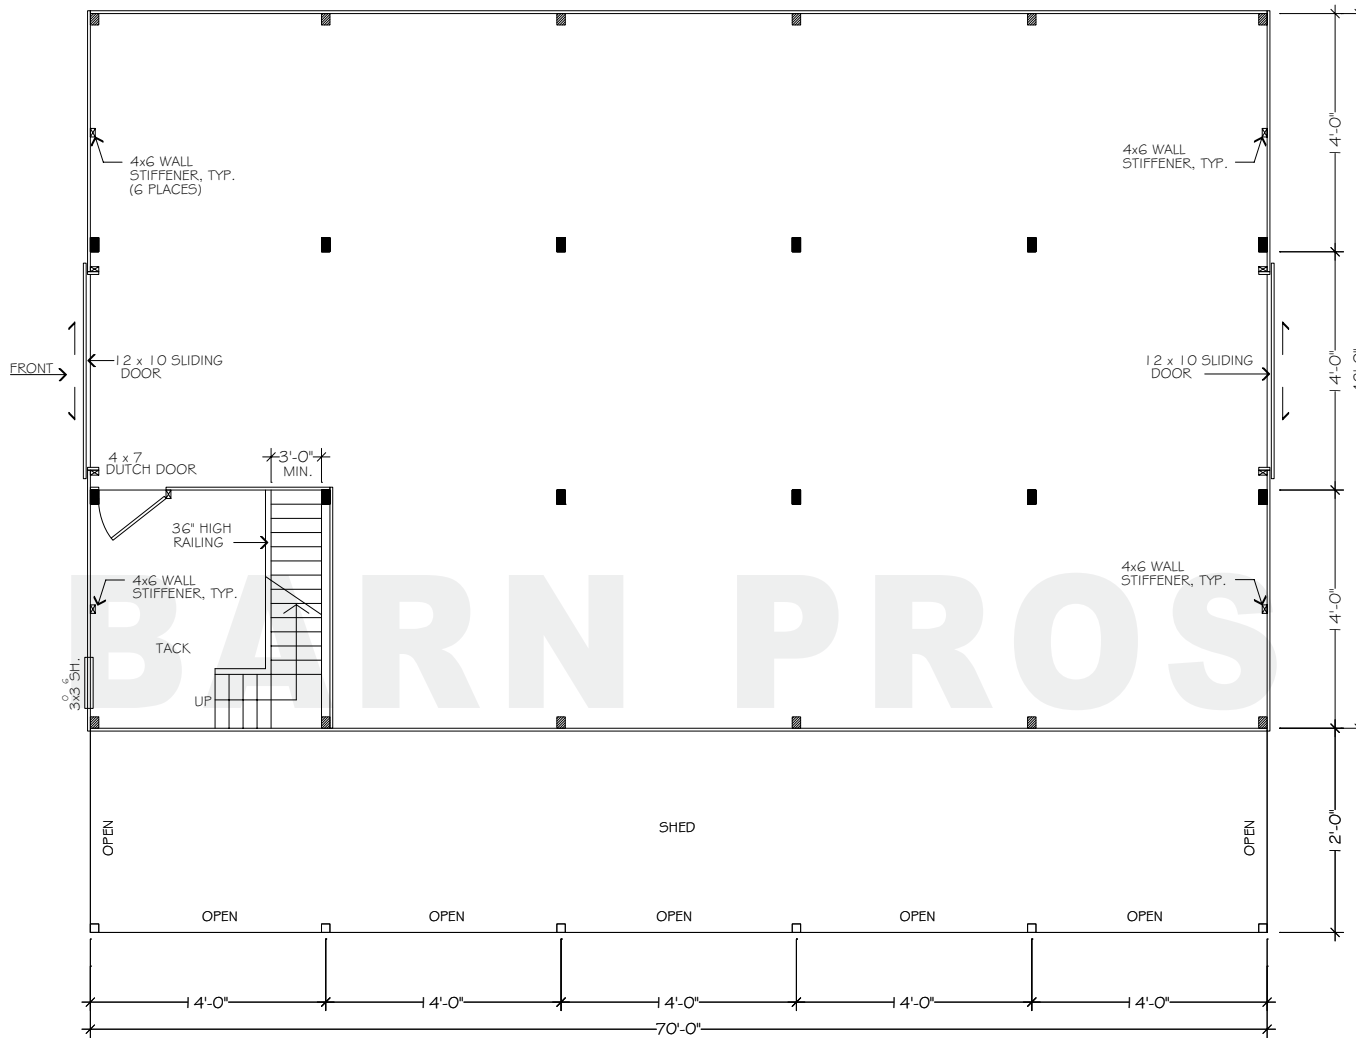

Barn Pros Clydesdale 70 Barn Standard Model

FLOORPLAN - LOWER

© 2014 BARN PROS INC