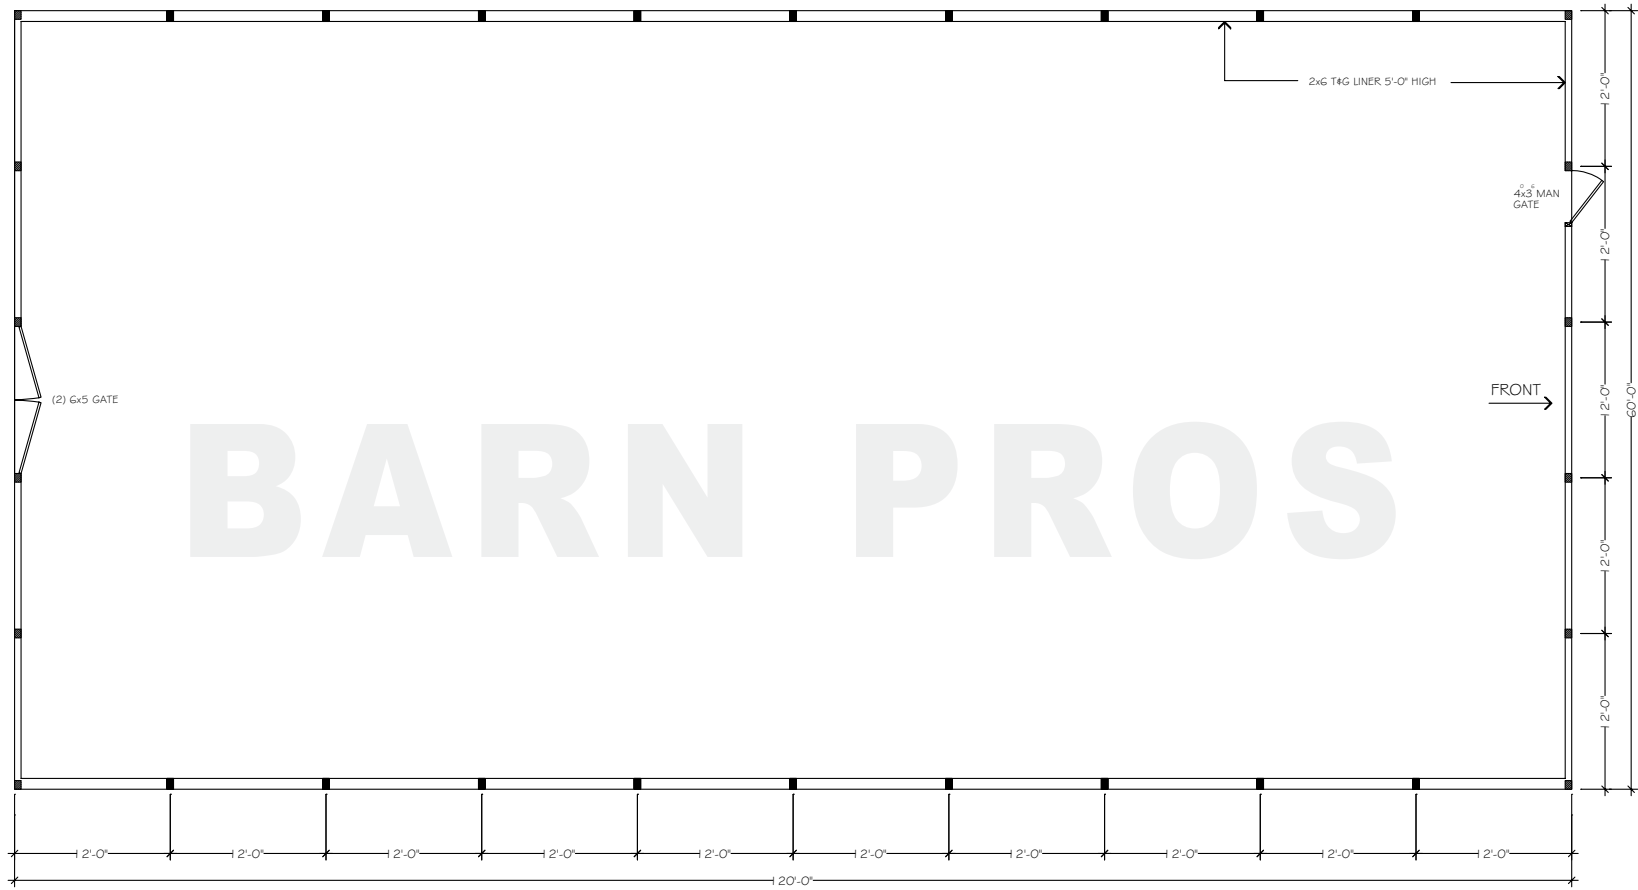

Barn Pros Meadows 60 Arena
Standard Model

LEFT SIDE ELEVATION

© 2014 BARN PROS INC

Barn Pros Meadows 60 Arena
Standard Model

RIGHT SIDE ELEVATION

© 2014 BARN PROS INC

Barn Pros Meadows 60 Arena Standard Model

FLOORPLAN - LOWER

© 2014 BARN PROS INC